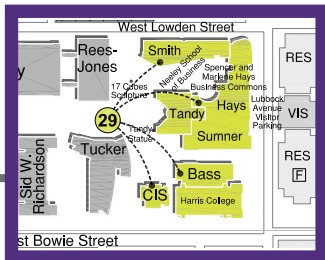

Charles D. Tandy Hall - Neeley School of Business Complex
2900 Lubbock Avenue

Run
If you are sure that you can get to safety.

Hide
If you are not sure where the shooter is.

Fight
As the last resort.

Quickly and safely leave the building using the nearest exit. Meet at the Rally Point.

Rally Point #29
Brick Paved circle between Rees-Jones and Tucker

Quickly and safely relocate to the lowest level of the building. Stay away from exterior windows.

Seek Shelter Areas
1st floor rooms 107 and 128, stairwells by rooms 120 and 190, and restrooms