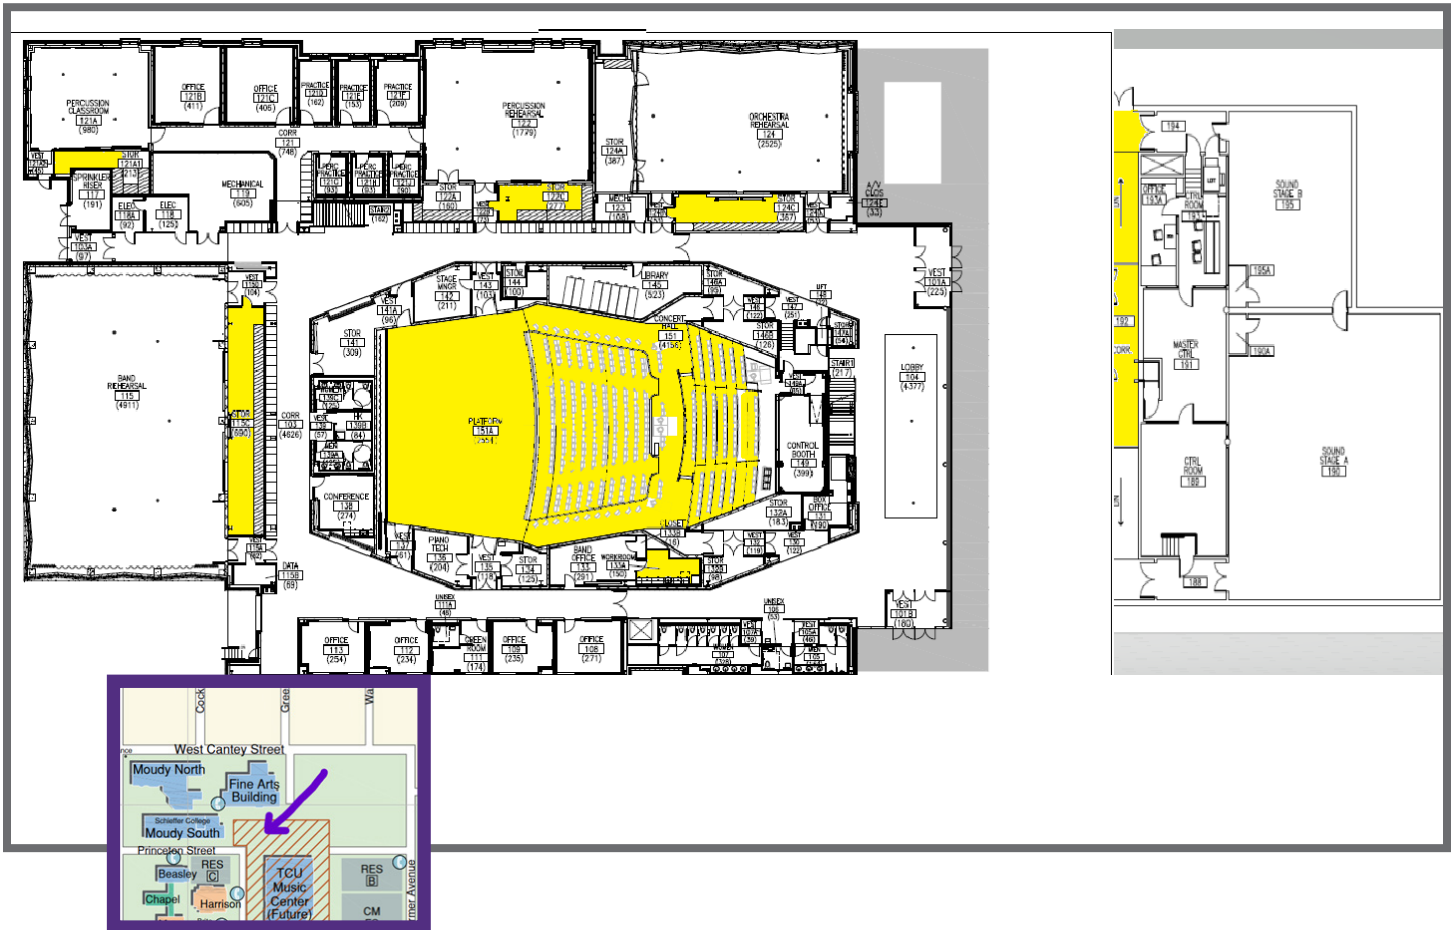

## TCU Music Center

**Run**  
If you are sure that you can get to safety.

**Hide**  
If you are not sure where the shooter is.

**Fight**  
As the last resort.

Quickly and safely leave the building using the nearest exit. Meet at the Rally Point.

 **Rally Point**  
Grassy area between Fine Arts Building and Music Center

Quickly and safely relocate to the lowest level of the building. Stay away from exterior windows.

 **Seek Shelter Areas**  
The attached highlighted areas of building's ground floor