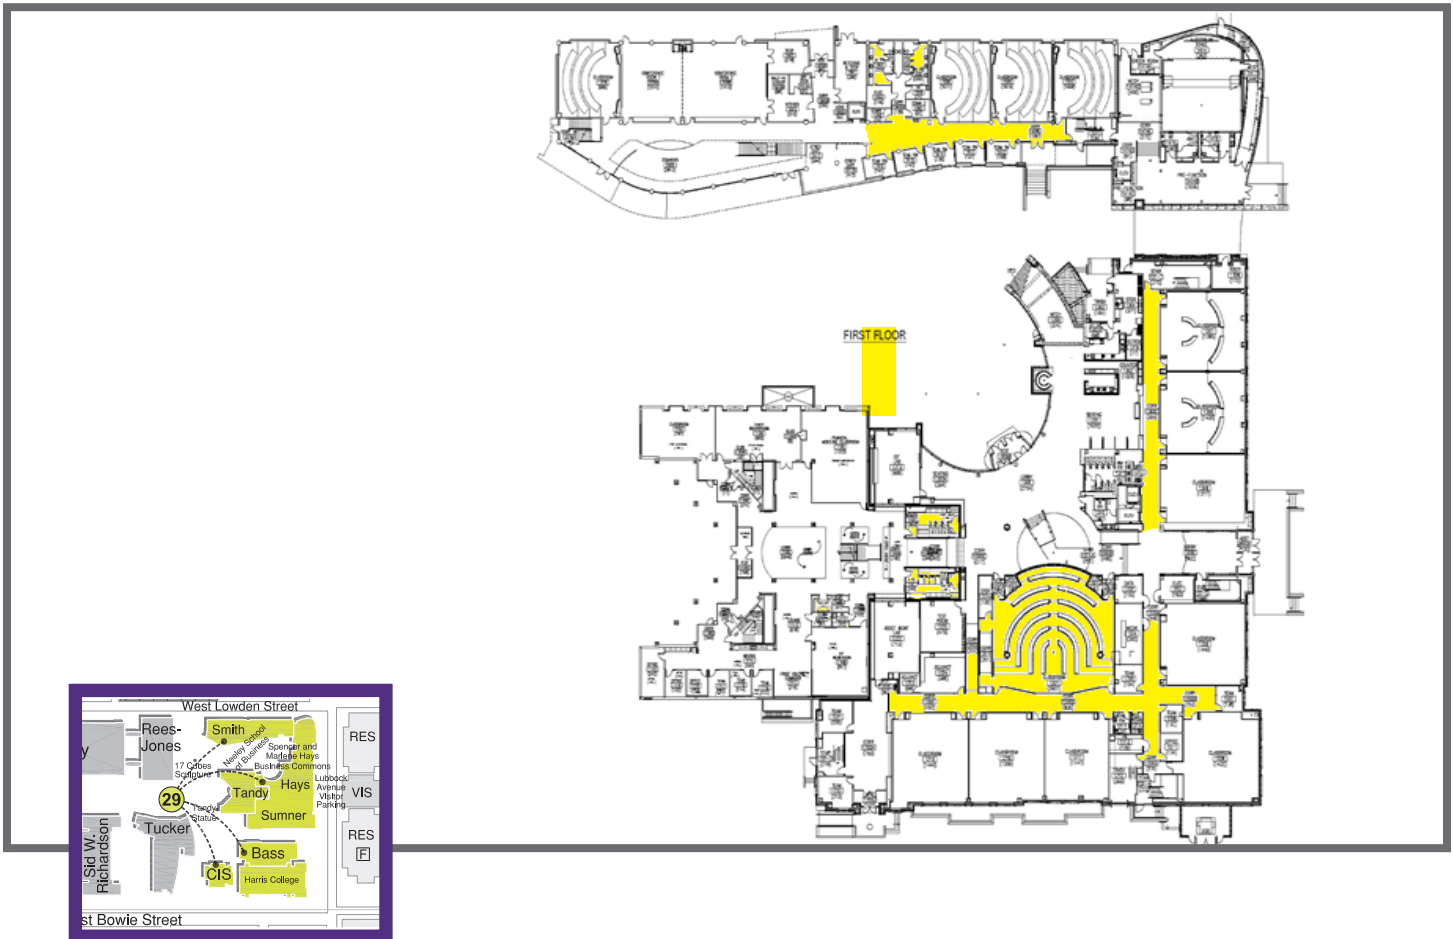

L.E.S.S. IS MORE

Be Prepared in an Event of an Emergency

Steve and Sarah Smith Entrepreneurs Hall - Neeley Business School Complex 2805 West Lowden Street

Run
If you are sure that you can get to safety.

Hide
If you are not sure where the shooter is.

Fight
As the last resort.

Quickly and safely leave the building using the nearest exit. Meet at the Rally Point.

Rally Point #29
Brick Paved circle between Rees-Jones and Tucker

Quickly and safely relocate to the lowest level of the building. Stay away from exterior windows.

Seek Shelter Areas
Restrooms and corridor outside kitchen area and room 105