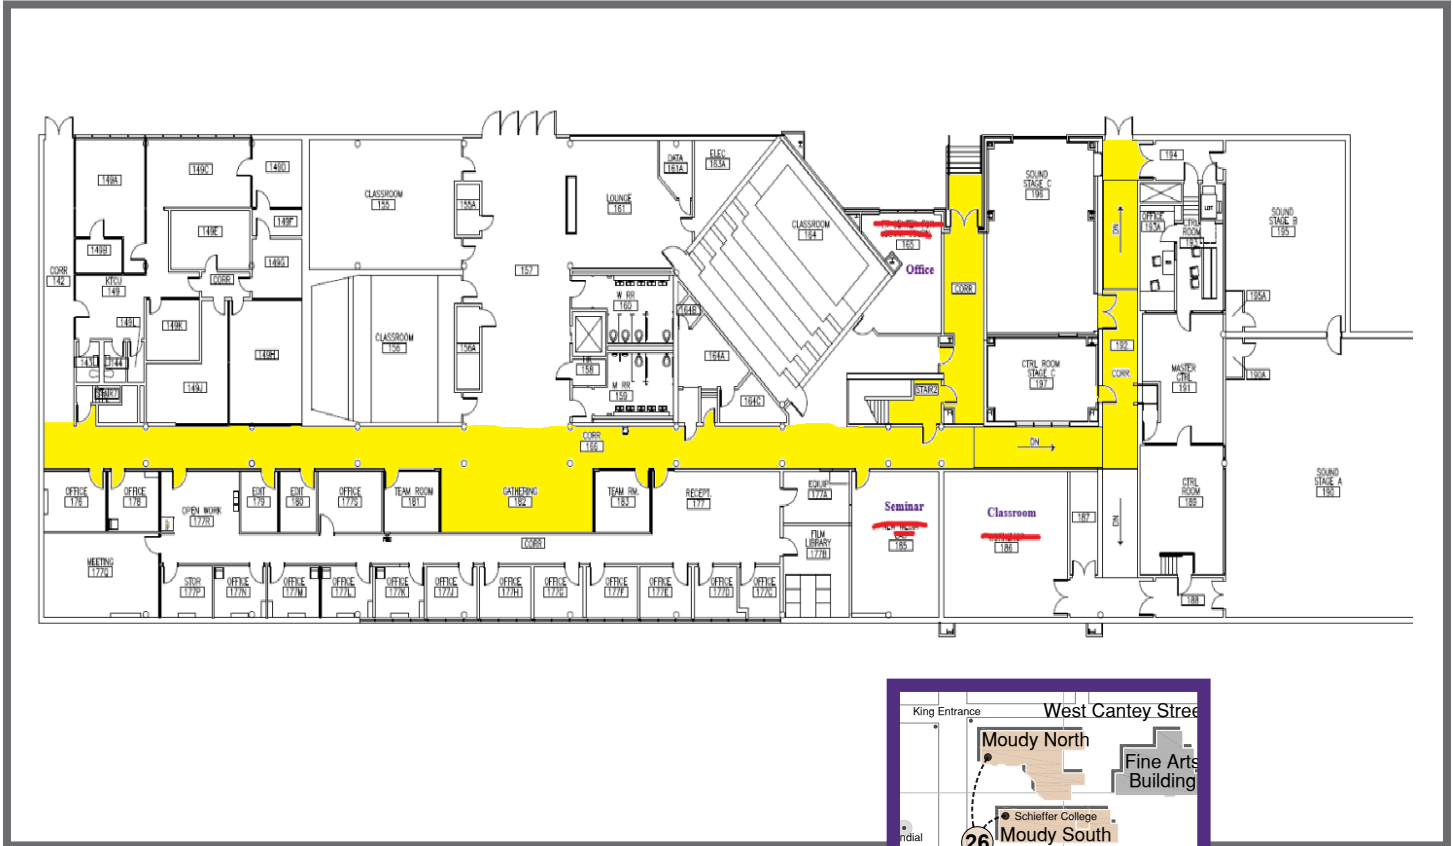

L.E.S.S. IS MORE

Be Prepared in an Event of an Emergency

Moudy South Building 2805 South University Drive

LOCKDOWN

Run
If you are sure that you can get to safety.

Hide
If you are not sure where the shooter is.

Fight
As the last resort.

EVACUATE

Quickly and safely leave the building using the nearest exit. Meet at the Rally Point.

Rally Point #26
Corner of S. University and Princeton

SEEK SHELTER

Quickly and safely relocate to the lowest level of the building. Stay away from exterior windows.

Seek Shelter Areas
1st-floor corridors