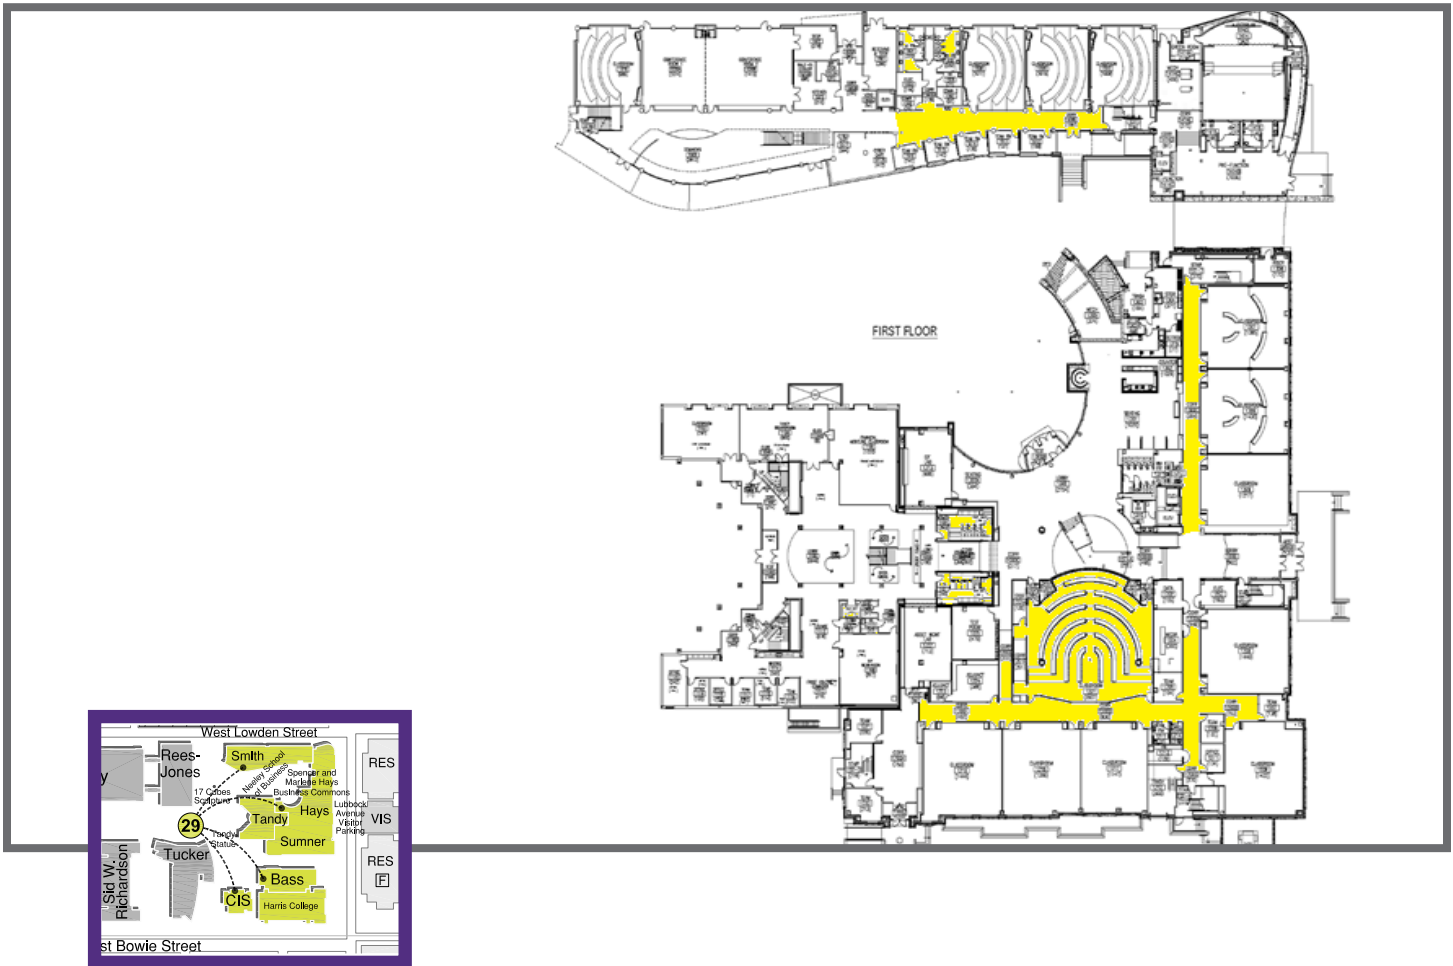

## Marlene Moss Hays Hall - Neeley School of Business Complex 2900 Lubbock Avenue

**Run**

If you are sure that you can get to safety.

**Hide**

If you are not sure where the shooter is.

**Fight**

As the last resort.

Quickly and safely leave the building using the nearest exit. Meet at the Rally Point.

**Rally Point #29**

Brick Paved circle between Rees-Jones and Tucker

Quickly and safely relocate to the lowest level of the building. Stay away from exterior windows.