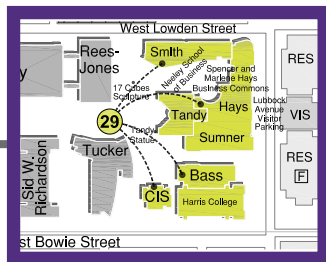

## Marlene Moss Hays Hall - Neeley School of Business Complex 2900 Lubbock Avenue

**Run**

If you are sure that you can get to safety.

**Hide**

If you are not sure where the shooter is.

**Fight**

As the last resort.

Quickly and safely leave the building using the nearest exit. Meet at the Rally Point.

**Rally Point #29**

Brick Paved circle between Rees-Jones and Tucker

Quickly and safely relocate to the lowest level of the building. Stay away from exterior windows.