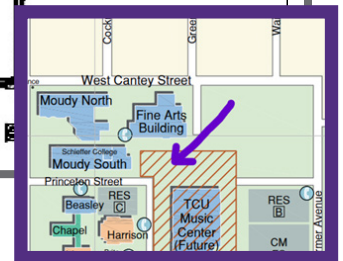

L.E.S.S. IS MORE

Be Prepared in an Event of an Emergency

Fine Arts Building

Run
If you are sure that you can get to safety.

Hide
If you are not sure where the shooter is.

Fight
As the last resort.

Quickly and safely leave the building using the nearest exit. Meet at the Rally Point.

Rally Point
Grassy area between Fine Arts Building and Music Center

Quickly and safely relocate to the lowest level of the building. Stay away from exterior windows.

Seek Shelter Areas
The attached highlighted areas of building's ground floor