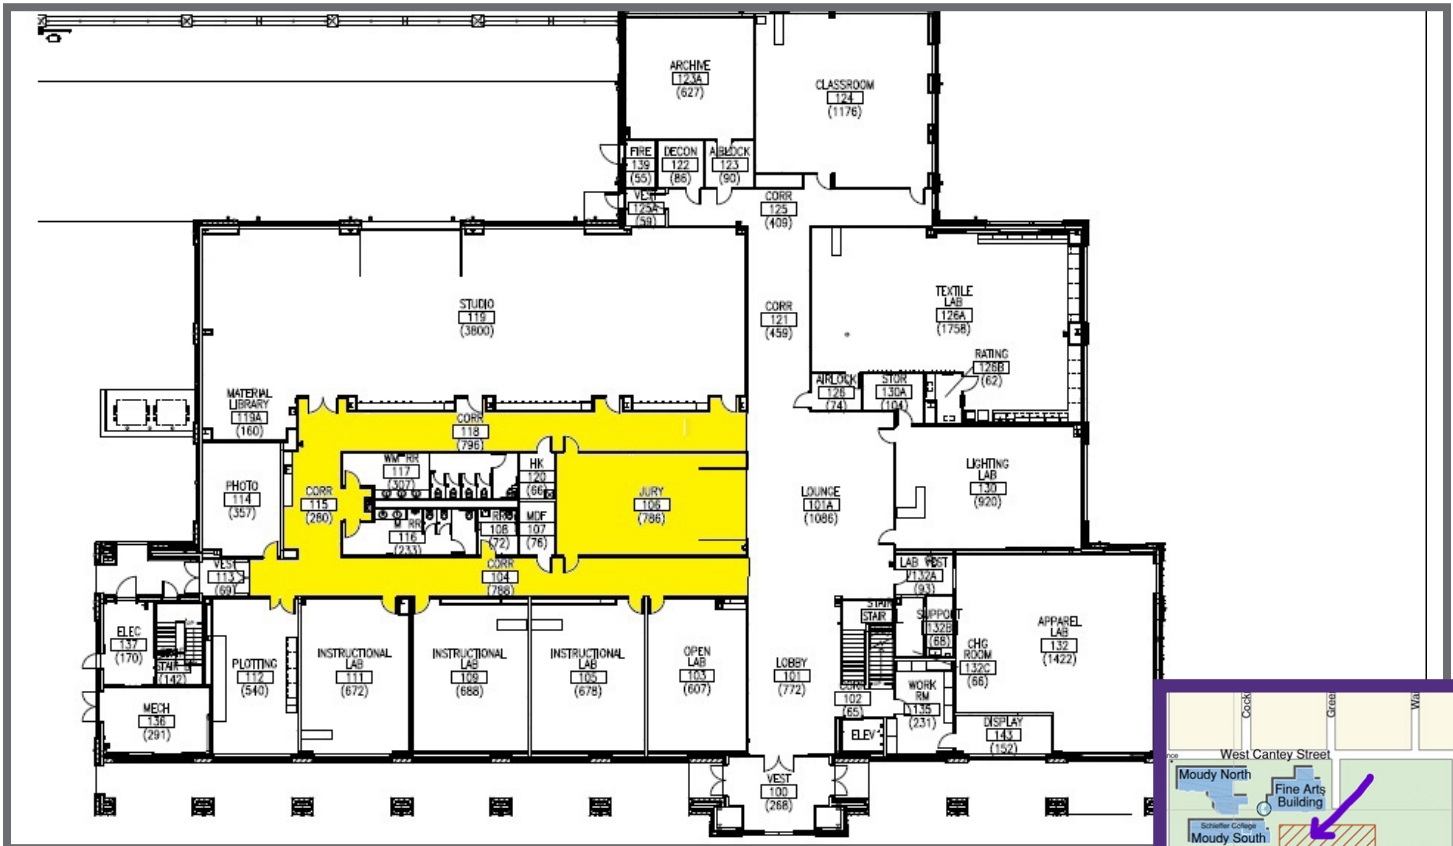

L.E.S.S. IS MORE

Be Prepared in an Event of an Emergency

Fine Arts Building

Run
If you are sure that you can get to safety.

Hide
If you are not sure where the shooter is.

Fight
As the last resort.

Quickly and safely leave the building using the nearest exit. Meet at the Rally Point.

Rally Point
Grassy area between Fine Arts Building and Music Center

Quickly and safely relocate to the lowest level of the building. Stay away from exterior windows.

Seek Shelter Areas
The attached highlighted areas of building's ground floor