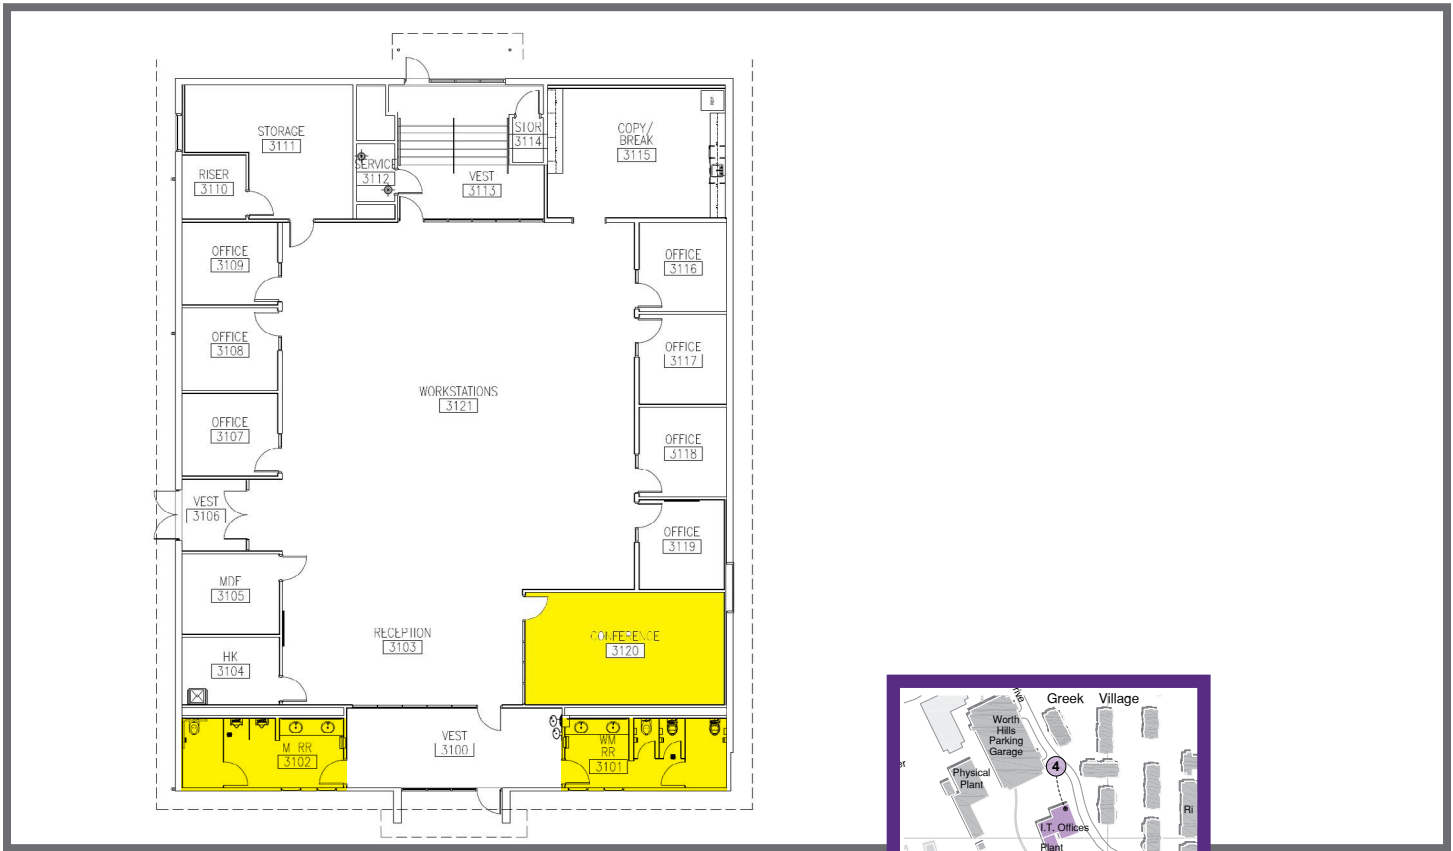

**Worth Hills Information Technology Offices & Chiller Plant**  
3504 Pond Drive

**Run**  
If you are sure that you can get to safety.

**Hide**  
If you are not sure where the shooter is.

**Fight**  
As the last resort.

Quickly and safely leave the building using the nearest exit. Meet at the Rally Point.

**Rally Point #4**  
Grassy area just south of the entrance to the Worth Hills Parking Garage

Quickly and safely relocate to the lowest level of the building. Stay away from exterior windows.

**Seek Shelter Areas**  
Conference Room, restrooms