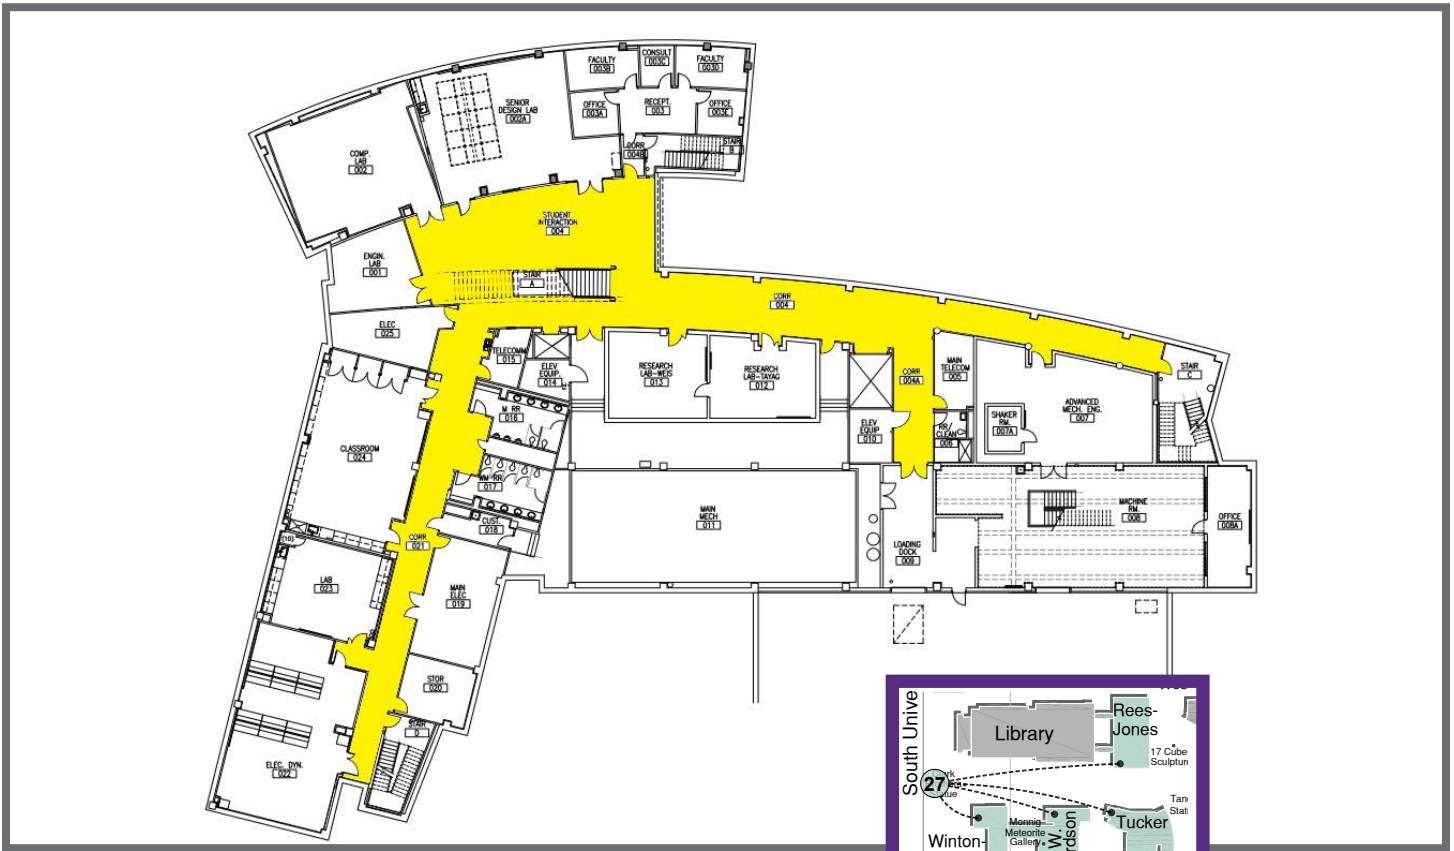

L.E.S.S. IS MORE

Be Prepared in an Event of an Emergency

Tucker Technology Center

2840 West Bowie Street

Run

If you are sure that you can get to safety.

Hide

If you are not sure where the shooter is.

Fight

As the last resort.

Quickly and safely leave the building using the nearest exit. Meet at the Rally Point.

 Rally Point #27

Founders' Statue

Quickly and safely relocate to the lowest level of the building. Stay away from exterior windows.

 Seek Shelter Areas

Level 1 corridors outside rooms 007, 010, 019, restrooms, and reception area