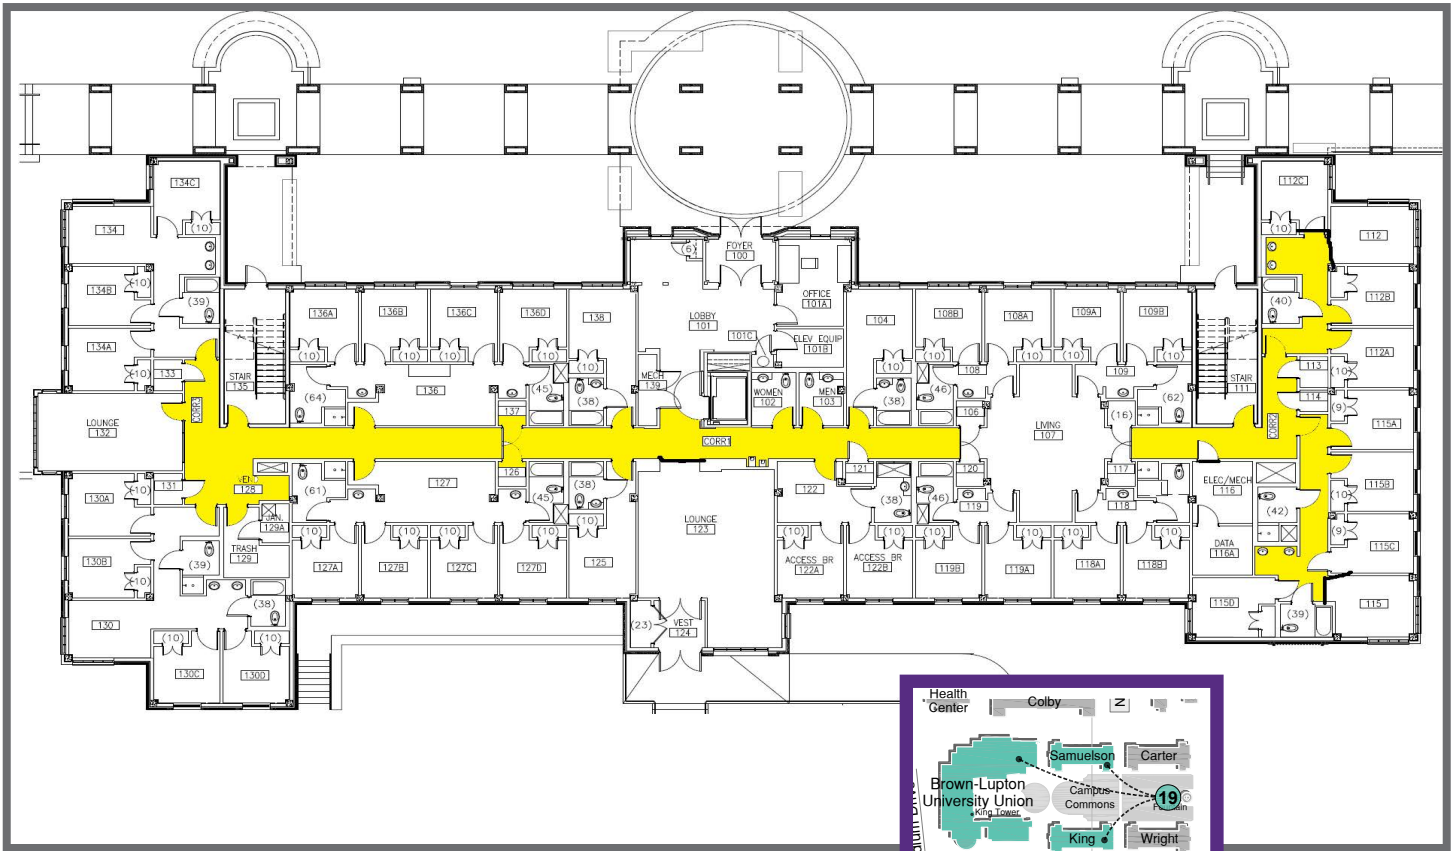

L.E.S.S. IS MORE

Be Prepared in an Event of an Emergency

Teresa and Luther King Hall 3204 Main Drive 76109

Run

If you are sure that you can get to safety.

Hide

If you are not sure where the shooter is.

Fight

As the last resort.

Quickly and safely leave the building using the nearest exit. Meet at the Rally Point.

 **Rally Point #19**
Frog Fountain

Quickly and safely relocate to the lowest level of the building. Stay away from exterior windows.

 **Seek Shelter Areas**
1st floor corridors