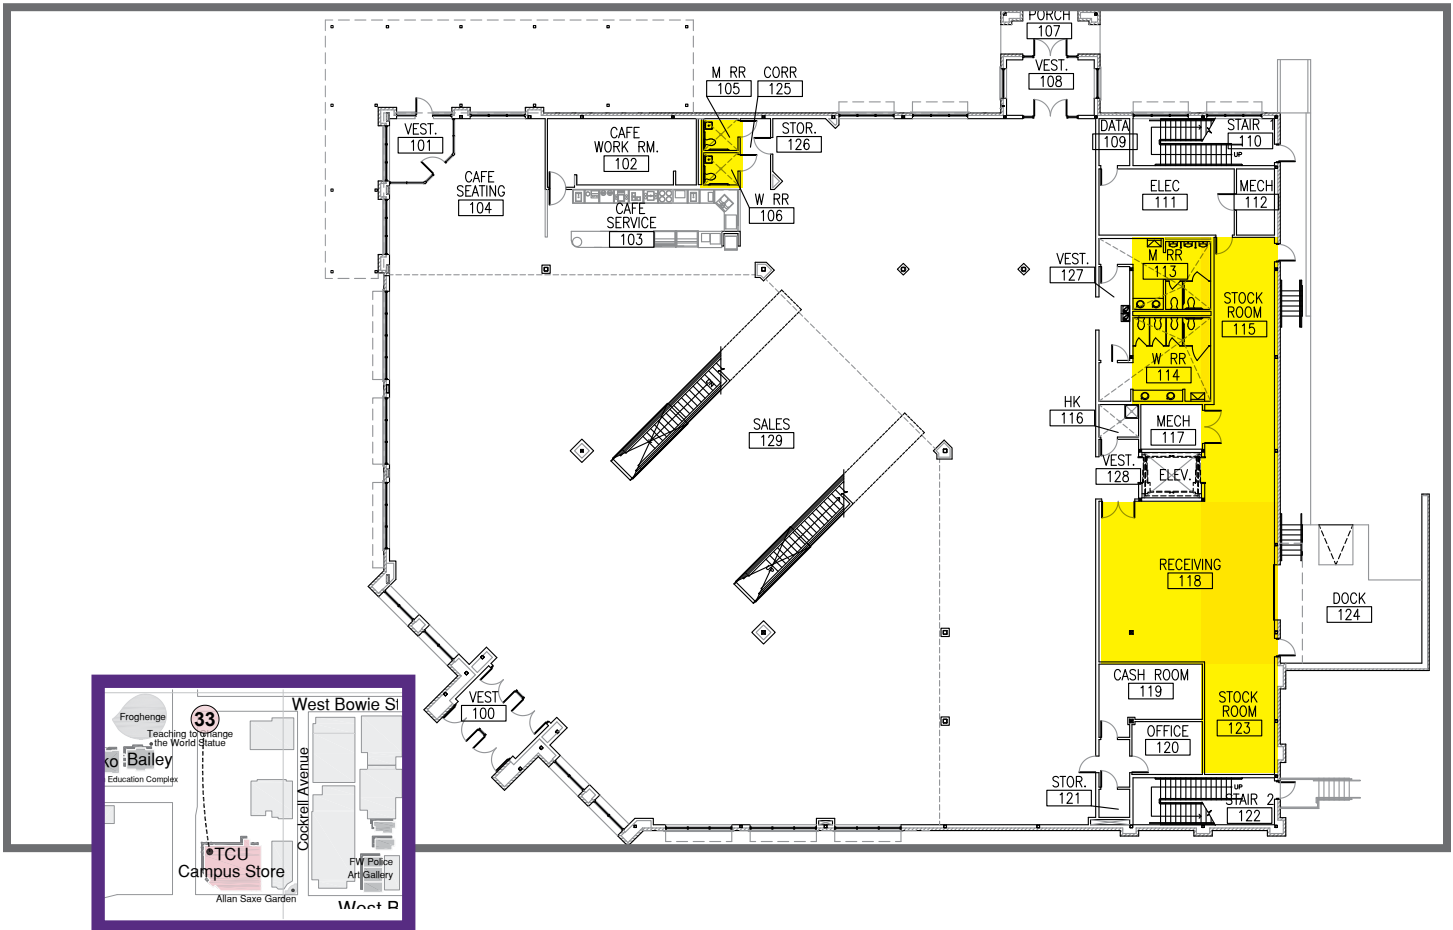

L.E.S.S. IS MORE

Be Prepared in an Event of an Emergency

TCU Campus Store 2950 West Berry Street

Run
If you are sure that you can get to safety.

Hide
If you are not sure where the shooter is.

Fight
As the last resort.

Quickly and safely leave the building using the nearest exit. Meet at the Rally Point.

Rally Point #33
Sidewalk on University Drive just south of W. Bowie

Quickly and safely relocate to the lowest level of the building. Stay away from exterior windows.

Seek Shelter Areas
Lower level restrooms, warehouse and office areas