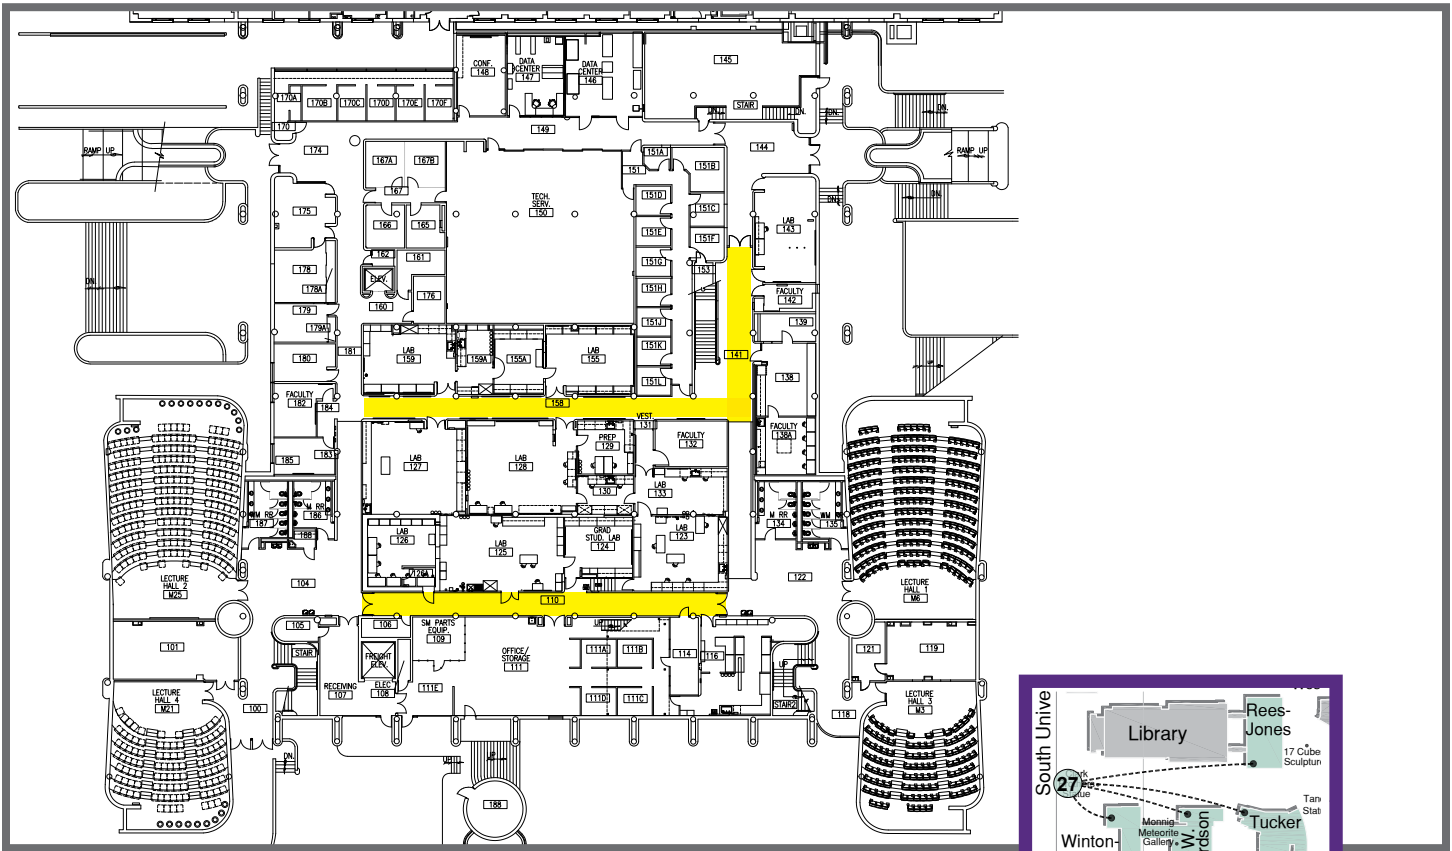

L.E.S.S. IS MORE

Be Prepared in an Event of an Emergency

Sid W. Richardson Building 2955 South University Drive

Run
If you are sure that you can get to safety.

Hide
If you are not sure where the shooter is.

Fight
As the last resort.

Quickly and safely leave the building using the nearest exit. Meet at the Rally Point.

 **Rally Point #27**
Founders' Statue

Quickly and safely relocate to the lowest level of the building. Stay away from exterior windows.