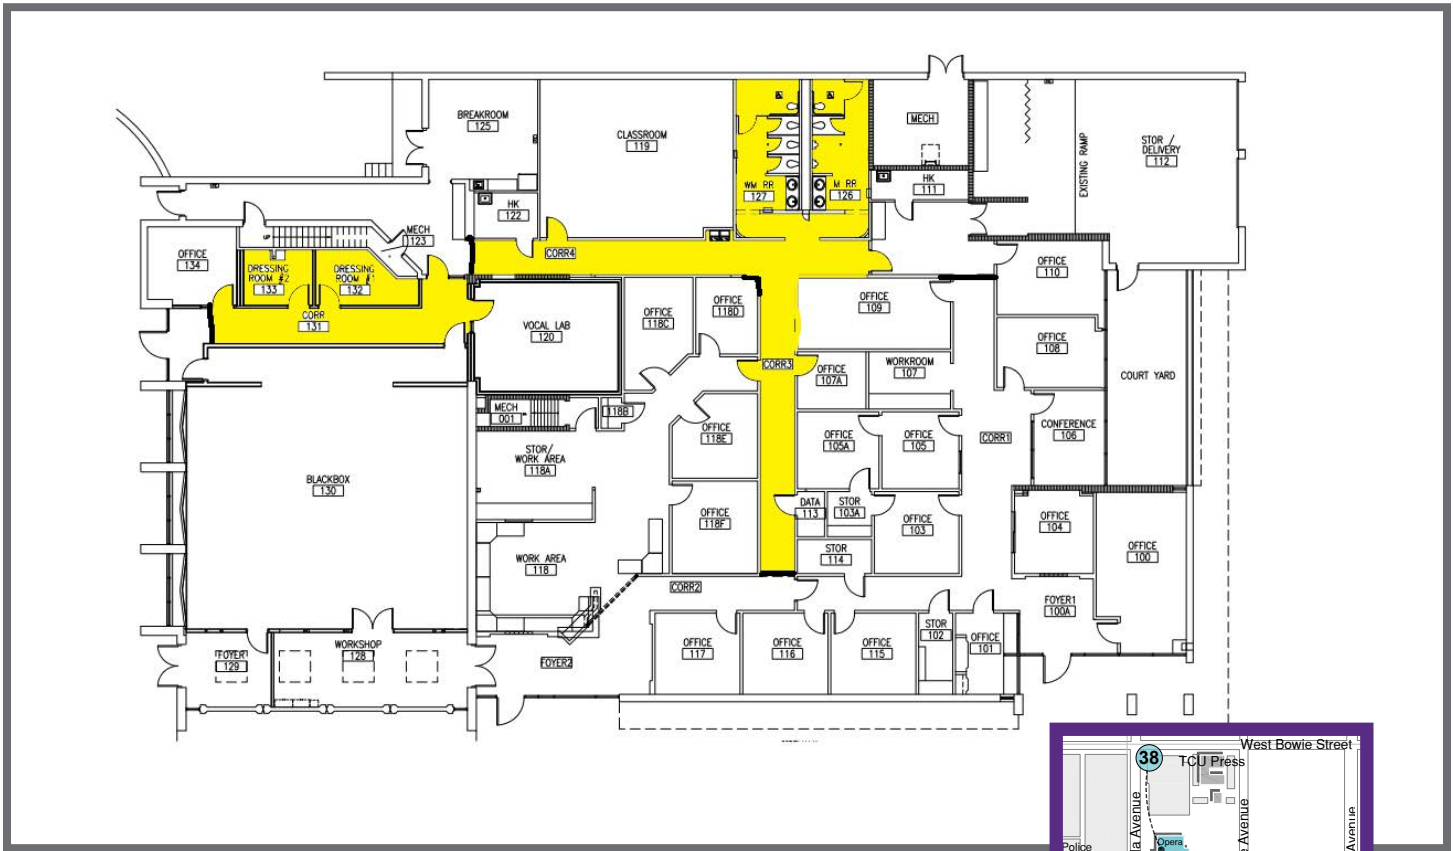

## Secret-Wible Building 3015 Merida Avenue

**Run**

If you are sure that you can get to safety.

**Hide**

If you are not sure where the shooter is.

**Fight**

As the last resort.

Quickly and safely leave the building using the nearest exit. Meet at the Rally Point.

**Rally Point #38**

Southeast corner of Bowie and Merida

Quickly and safely relocate to the lowest level of the building. Stay away from exterior windows.

**Seek Shelter Areas**

1st floor hallway outside of classroom 119, restrooms, unfinished basement