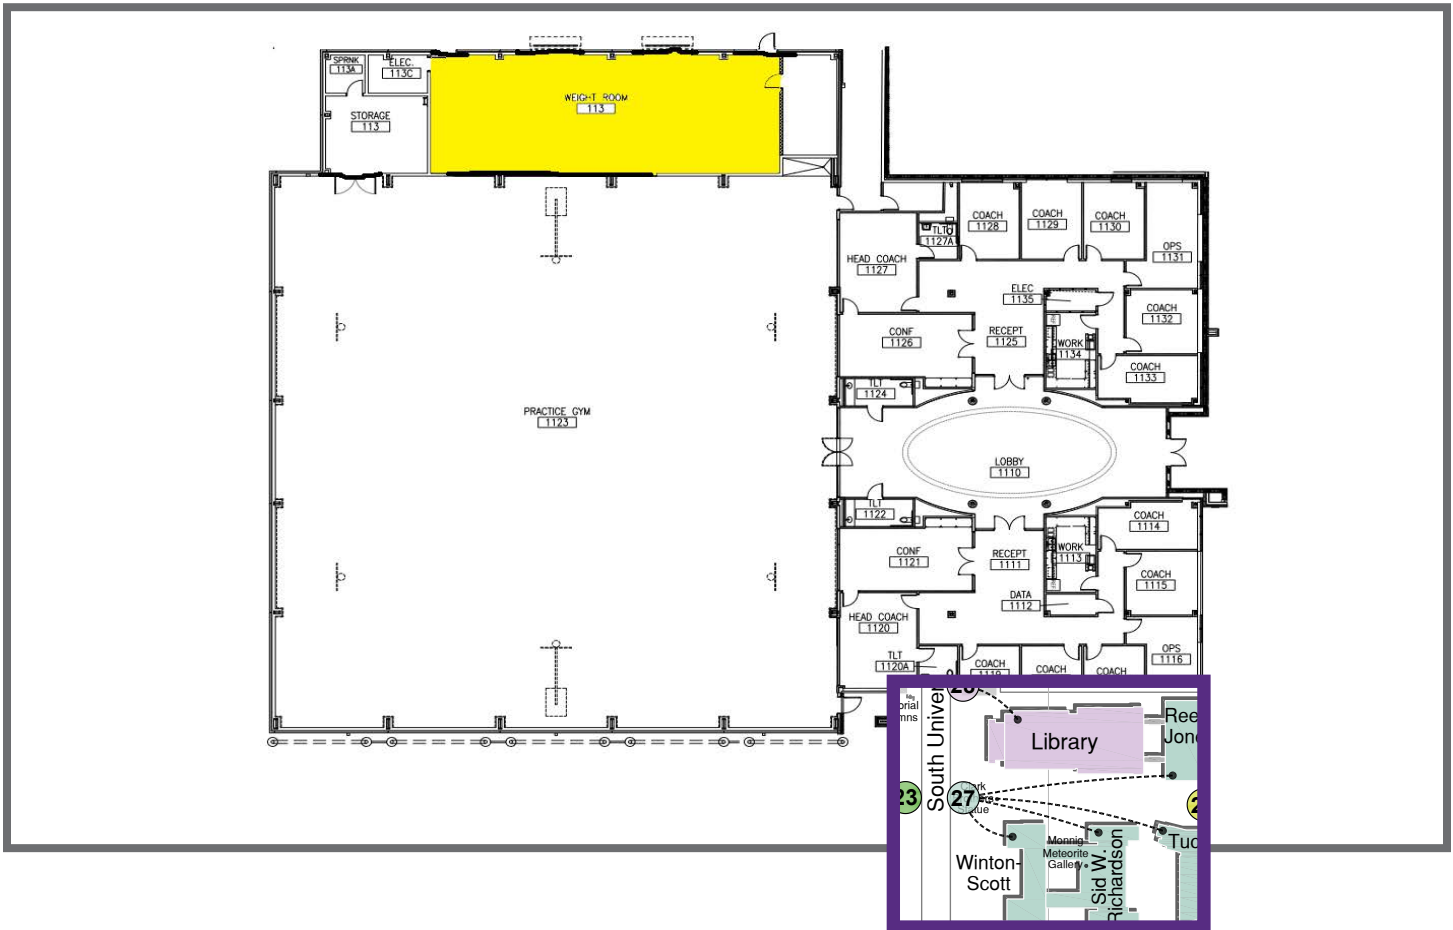

Ed and Rae Schollmaier Basketball Complex

3000 Stadium Drive

Run

If you are sure that you can get to safety.

Hide

If you are not sure where the shooter is.

Fight

As the last resort.