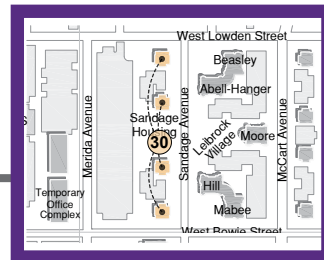

L.E.S.S. IS MORE

Be Prepared in an Event of an Emergency

Sandage Housing C-5 2900 Sandage Avenue

Run
If you are sure that you can get to safety.

Hide
If you are not sure where the shooter is.

Fight
As the last resort.

Quickly and safely leave the building using the nearest exit. Meet at the Rally Point.

 **Rally Point #30**
Central grassy area

Quickly and safely relocate to the lowest level of the building. Stay away from exterior windows.