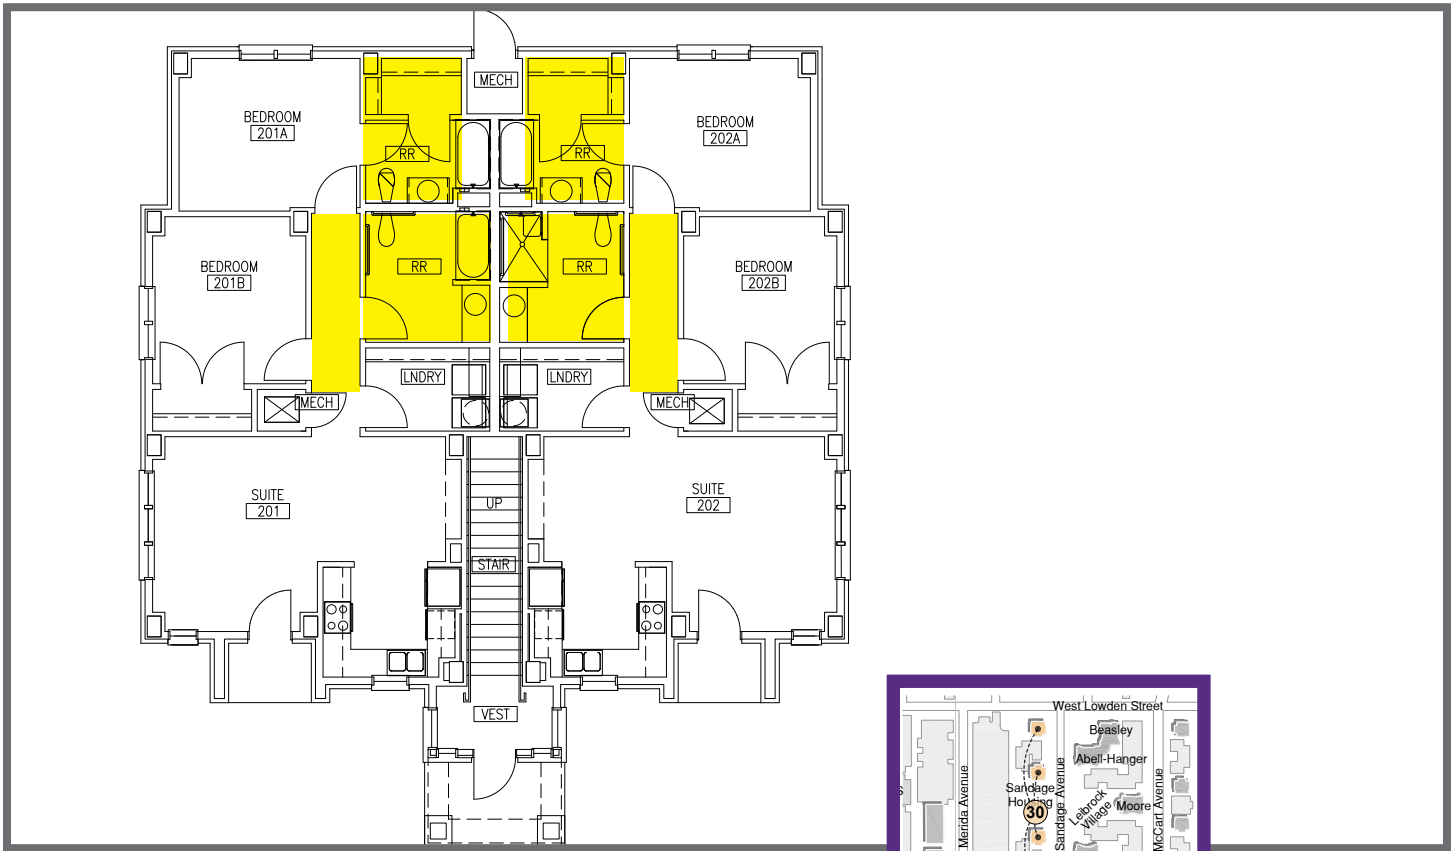

L.E.S.S. IS MORE

Be Prepared in an Event of an Emergency

Sandage Housing C-5 2900 Sandage Avenue

Run
If you are sure that you can get to safety.

Hide
If you are not sure where the shooter is.

Fight
As the last resort.

Quickly and safely leave the building using the nearest exit. Meet at the Rally Point.

 **Rally Point #30**
Central grassy area

Quickly and safely relocate to the lowest level of the building. Stay away from exterior windows.