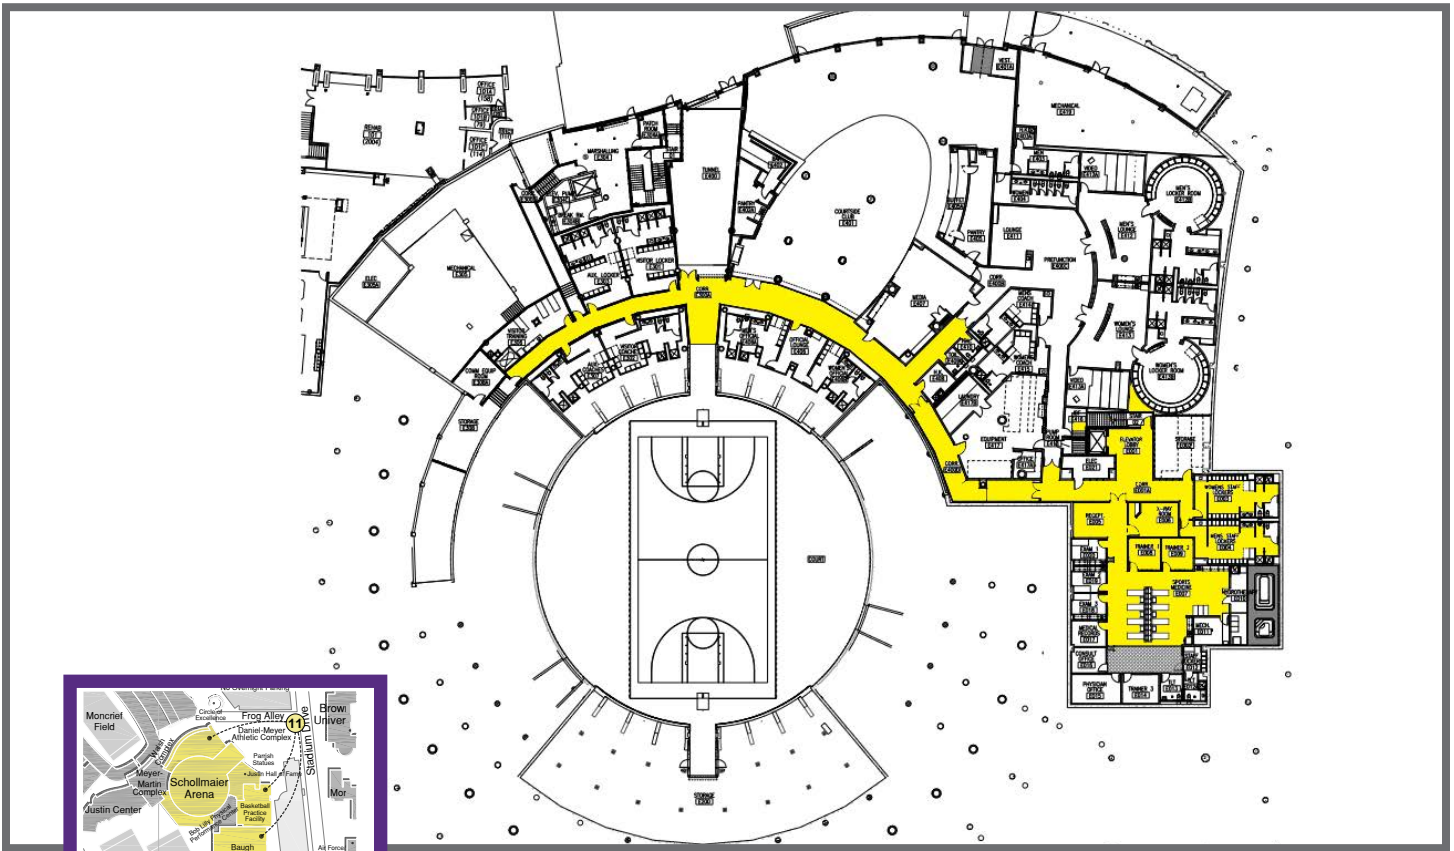

Sam Baugh Indoor Practice Facility and Cox Field
3000 Stadium Drive

Run
If you are sure that you can get to safety.
Hide
If you are not sure where the shooter is.
Fight
As the last resort.

Quickly and safely leave the building using the nearest exit. Meet at the Rally Point.
Rally Point #11
Sidewalk south of Frog Alley near Stadium Drive

Quickly and safely relocate to the lowest level of the building. Stay away from exterior windows.
Seek Shelter Areas
Basement of Schollmaier Arena