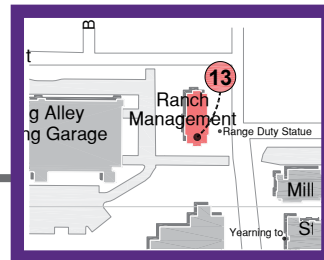

**Winthrop Rockefeller Building for Ranch Management**  
2800 Stadium Drive

**Run**

If you are sure that you can get to safety.

**Hide**

If you are not sure where the shooter is.

**Fight**

As the last resort.

Quickly and safely leave the building using the nearest exit. Meet at the Rally Point.

**Rally Point #13**

Southwest corner of Stadium and Cantey

Quickly and safely relocate to the lowest level of the building. Stay away from exterior windows.