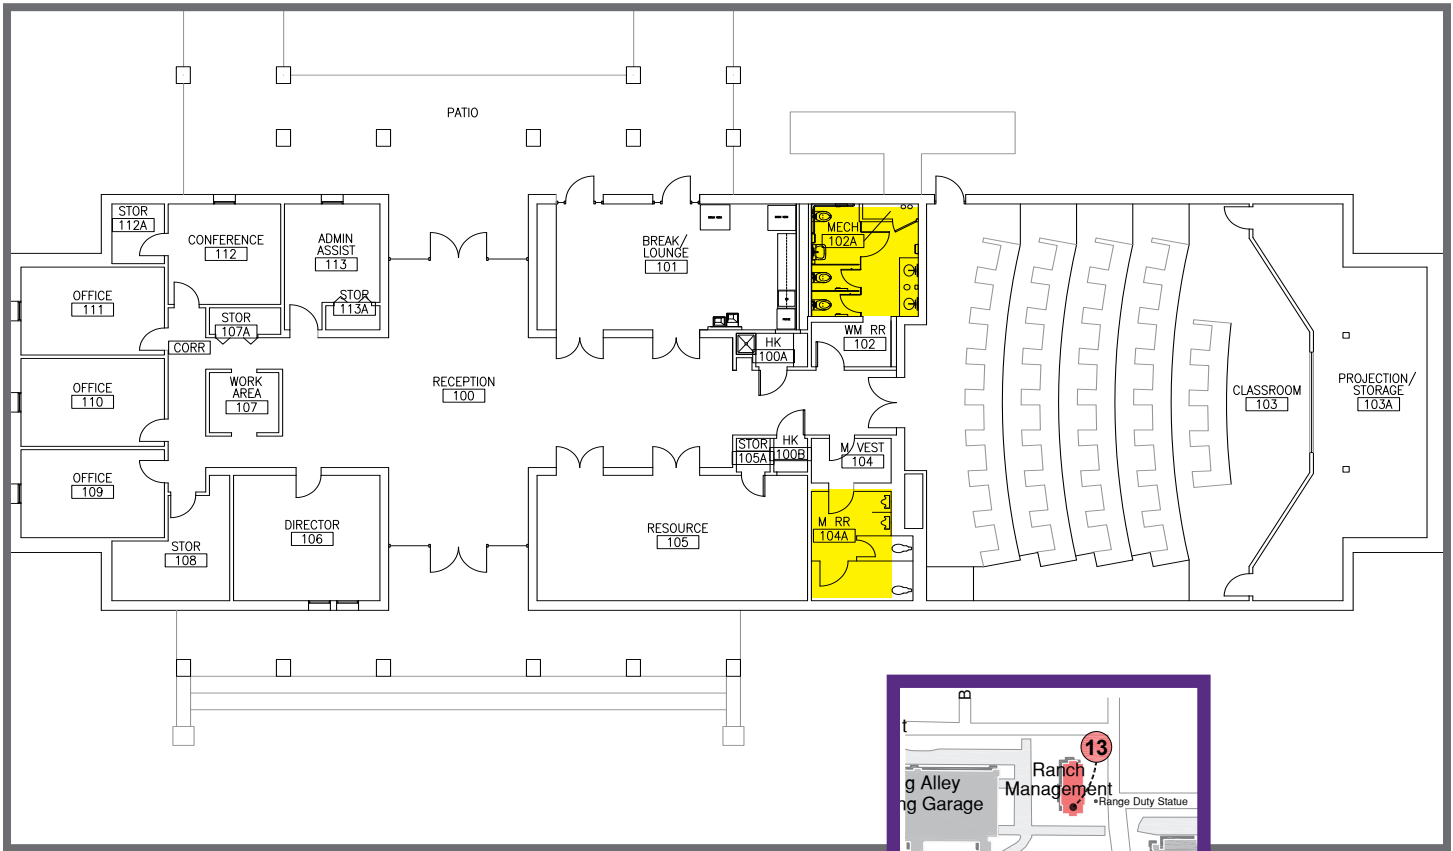

**Winthrop Rockefeller Building for Ranch Management**  
2800 Stadium Drive

**Run**

If you are sure that you can get to safety.

**Hide**

If you are not sure where the shooter is.

**Fight**

As the last resort.

Quickly and safely leave the building using the nearest exit. Meet at the Rally Point.

**Rally Point #13**

Southwest corner of Stadium and Cantey

Quickly and safely relocate to the lowest level of the building. Stay away from exterior windows.

**Seek Shelter Areas**

Restrooms or audio/visual room