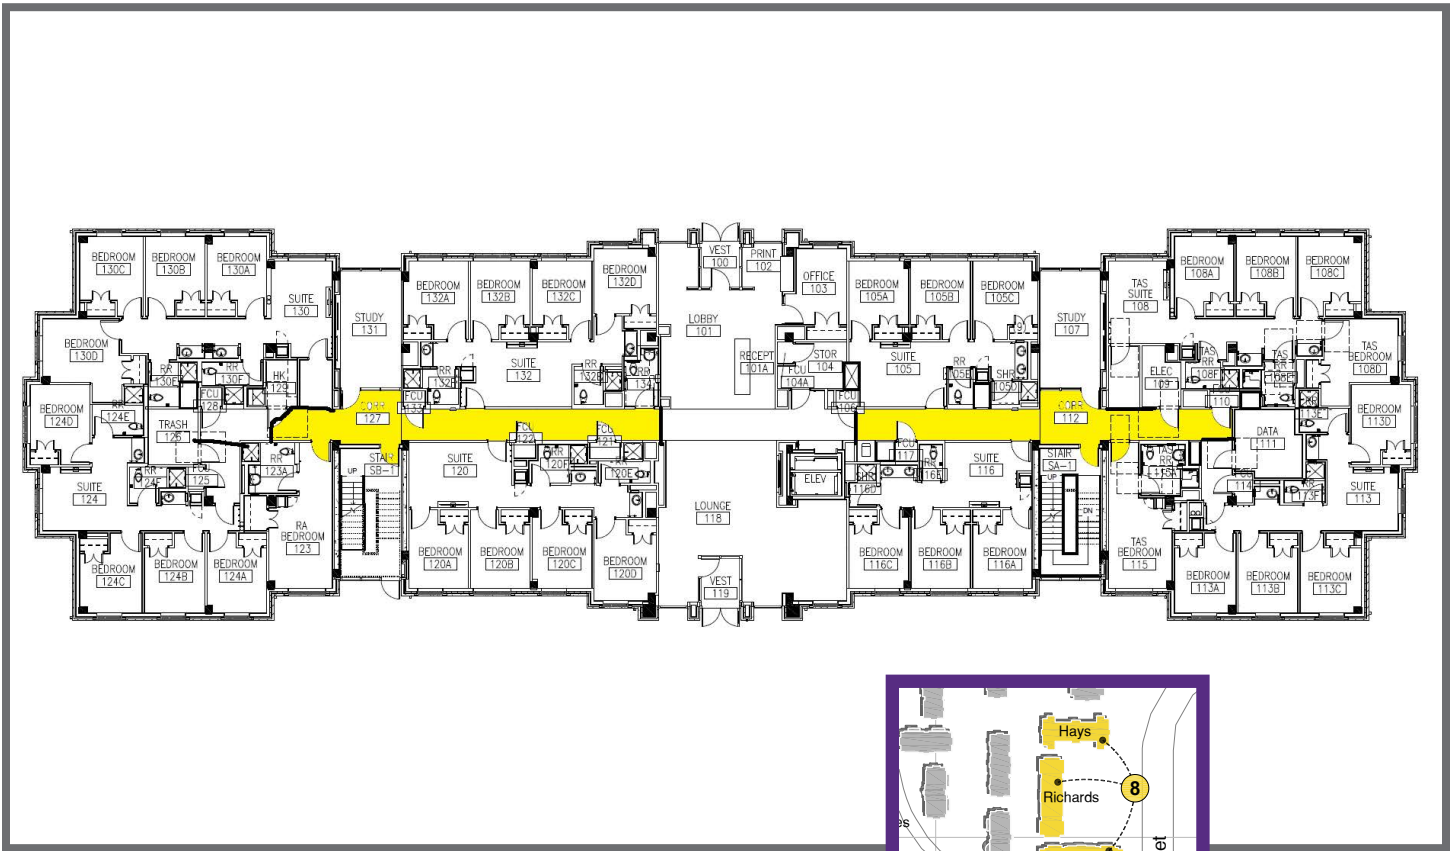

L.E.S.S. IS MORE

Be Prepared in an Event of an Emergency

Richards Residence Hall 3432 Pond Drive

Run

If you are sure that you can get to safety.

Hide

If you are not sure where the shooter is.

Fight

As the last resort.

Quickly and safely leave the building using the nearest exit. Meet at the Rally Point.

Rally Point #8

Grassy area across from Richards Hall

Quickly and safely relocate to the lowest level of the building. Stay away from exterior windows.

Seek Shelter Areas

1st floor corridors