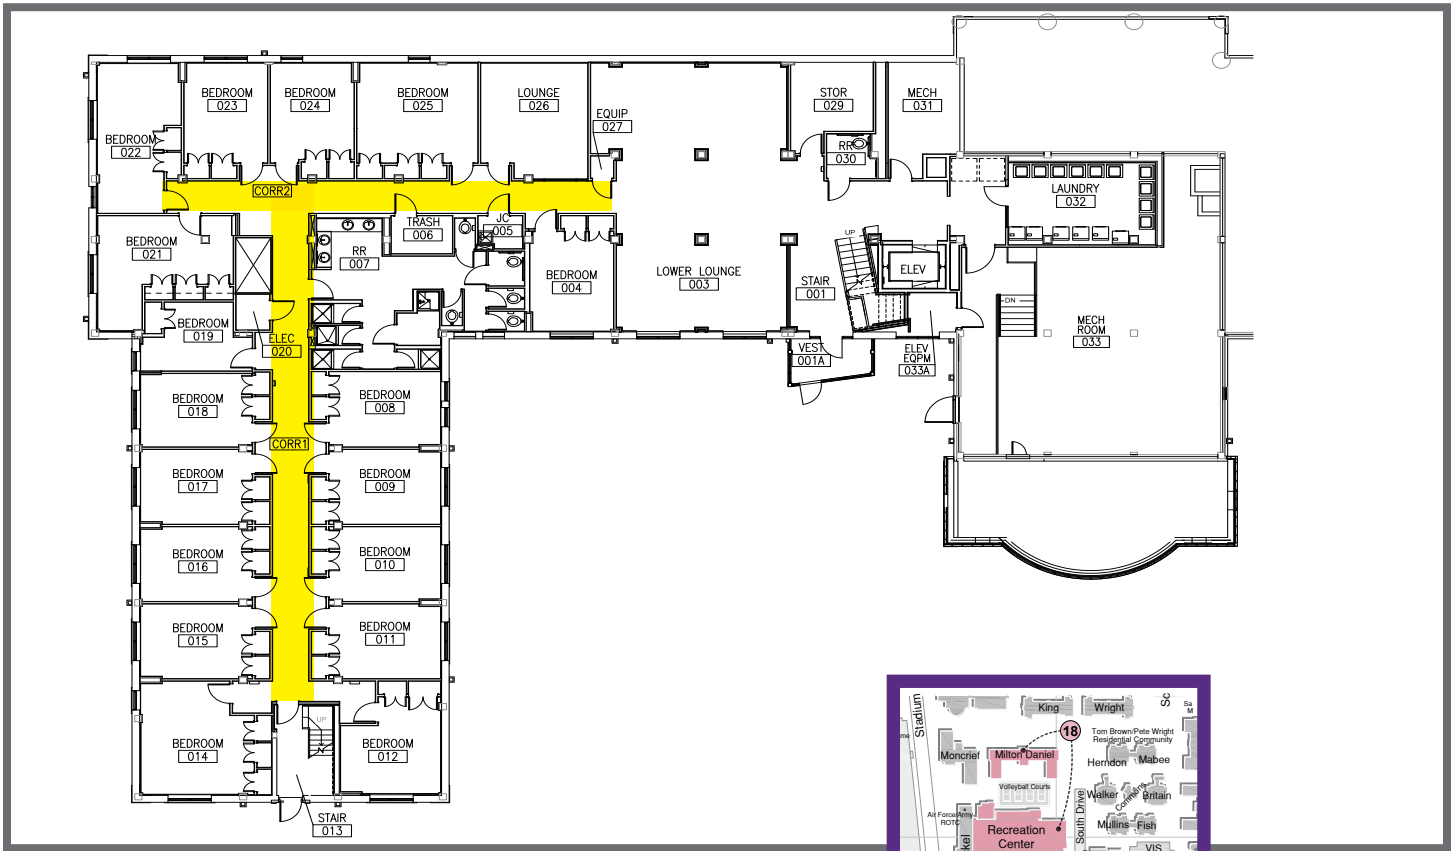

L.E.S.S. IS MORE

Be Prepared in an Event of an Emergency

Milton Daniel Hall

3205 Main Drive

Run

If you are sure that you can get to safety.

Hide

If you are not sure where the shooter is.

Fight

As the last resort.

Quickly and safely leave the building using the nearest exit. Meet at the Rally Point.

Rally Point #18

SW corner of Main & South Drive

Quickly and safely relocate to the lowest level of the building. Stay away from exterior windows.

Seek Shelter Areas

Ground level corridor and rooms