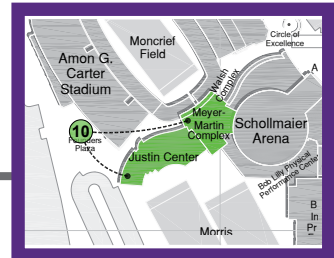

Meyer-Martin Athletic Complex 2900 Stadium Drive

Run

If you are sure that you can get to safety.

Hide

If you are not sure where the shooter is.

Fight

As the last resort.

Quickly and safely leave the building using the nearest exit. Meet at the Rally Point.

Rally Point #10

Founders' Plaza

Quickly and safely relocate to the lowest level of the building. Stay away from exterior windows.

Seek Shelter Areas

Internal hallways, offices and restrooms