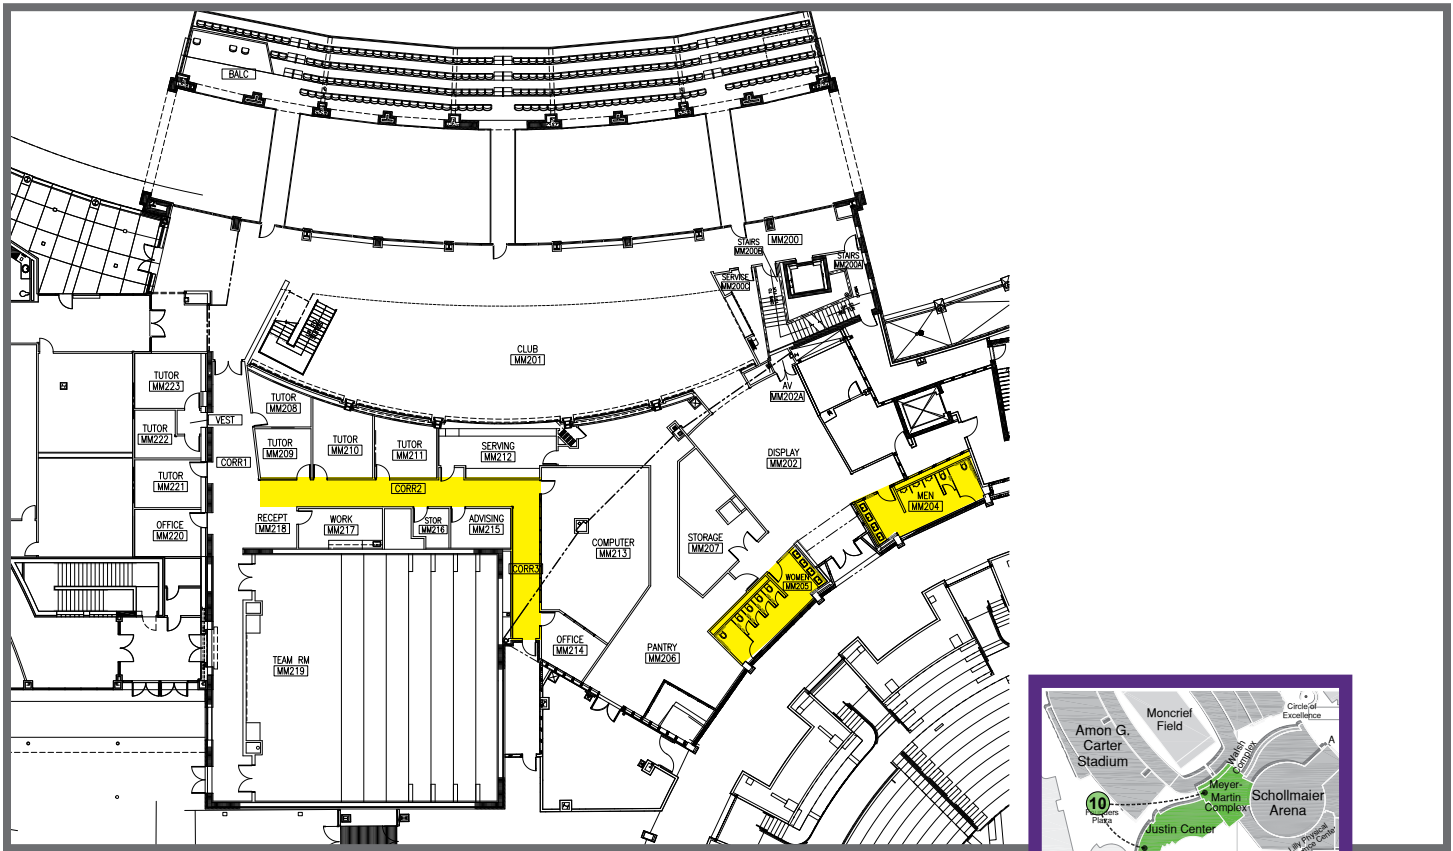

Meyer-Martin Athletic Complex 2900 Stadium Drive

Run

If you are sure that you can get to safety.

Hide

If you are not sure where the shooter is.

Fight

As the last resort.

Quickly and safely leave the building using the nearest exit. Meet at the Rally Point.

Rally Point #10

Founders' Plaza

Quickly and safely relocate to the lowest level of the building. Stay away from exterior windows.

Seek Shelter Areas

Internal hallways, offices and restrooms