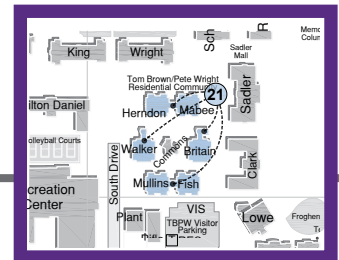

L.E.S.S. IS MORE

Be Prepared in an Event of an Emergency

Marion Day Mullins Hall

3142 Bellaire Drive North

Run

If you are sure that you can get to safety.

Hide

If you are not sure where the shooter is.

Fight

As the last resort.

Quickly and safely leave the building using the nearest exit. Meet at the Rally Point.

 **Rally Point #21**

Emergency blue light at rear of Sadler

Quickly and safely relocate to the lowest level of the building. Stay away from exterior windows.