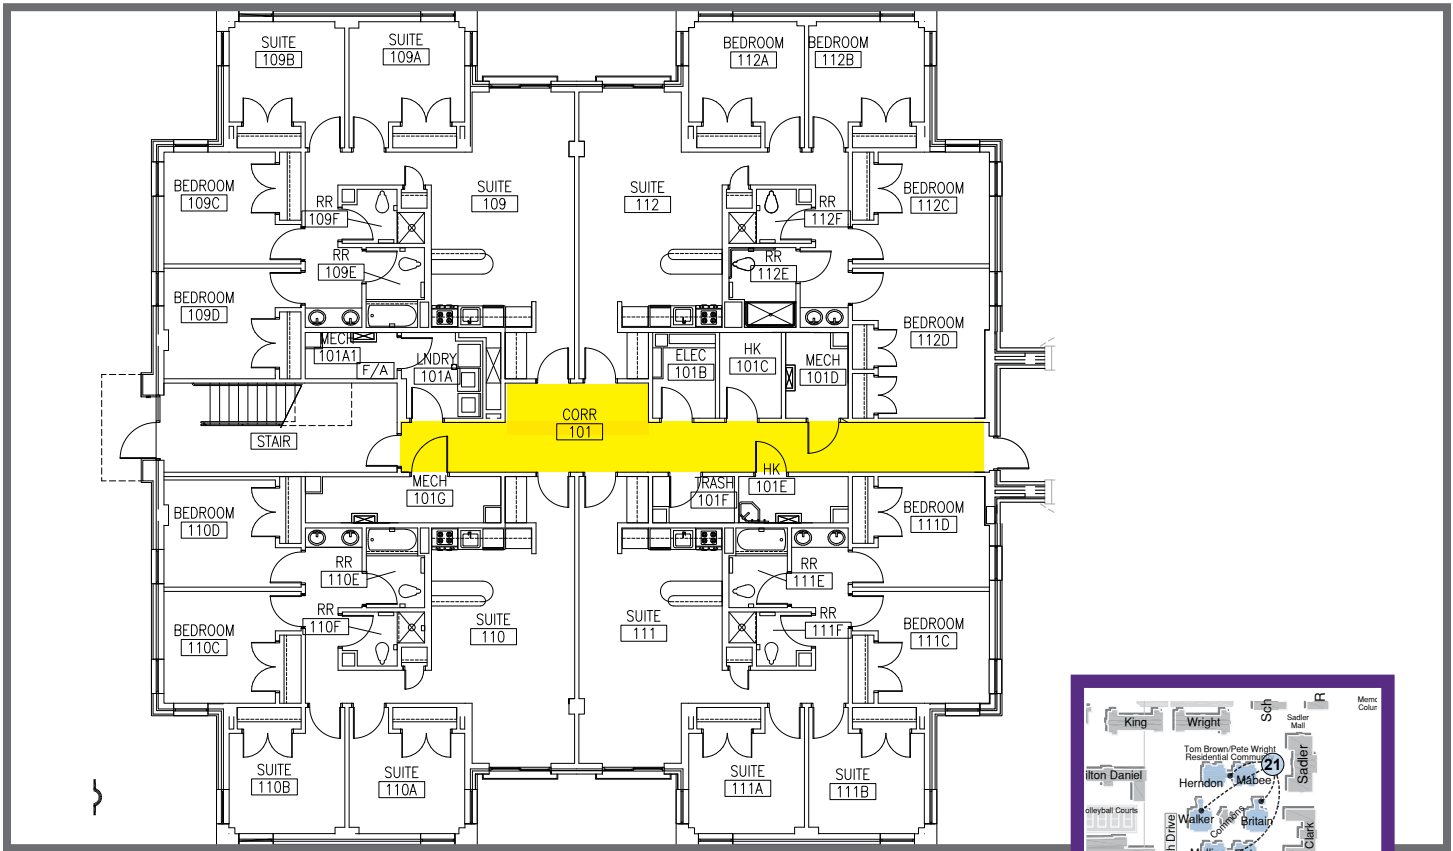

L.E.S.S. IS MORE

Be Prepared in an Event of an Emergency

Marion Day Mullins Hall

3142 Bellaire Drive North

Run

If you are sure that you can get to safety.

Hide

If you are not sure where the shooter is.

Fight

As the last resort.

Quickly and safely leave the building using the nearest exit. Meet at the Rally Point.

 **Rally Point #21**

Emergency blue light at rear of Sadler

Quickly and safely relocate to the lowest level of the building. Stay away from exterior windows.