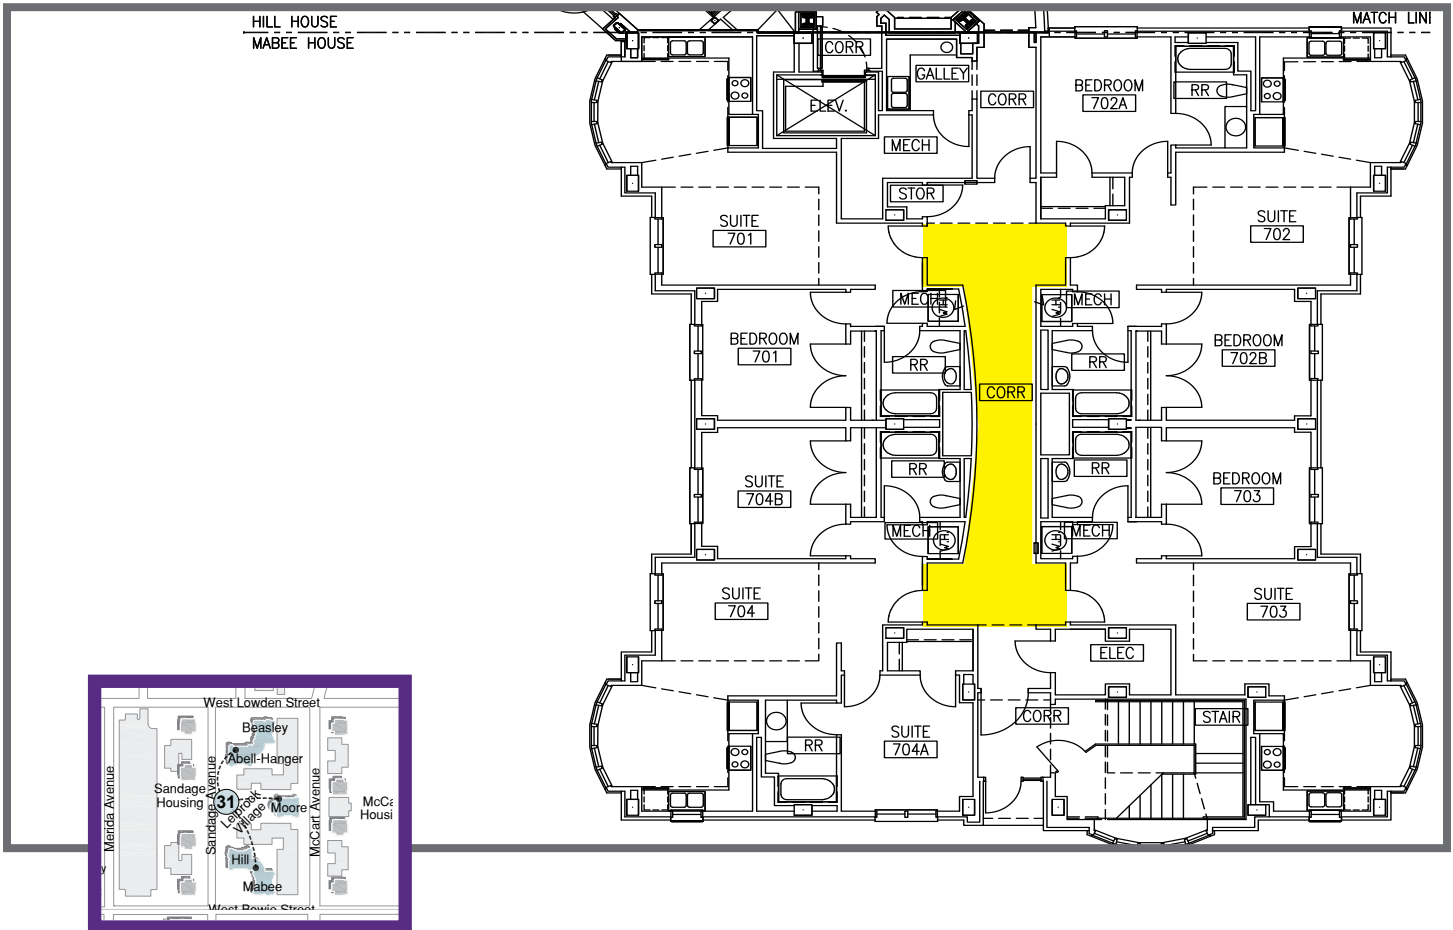

L.E.S.S. IS MORE

Be Prepared in an Event of an Emergency

Mabee House 2951 Sandage Avenue

Run

If you are sure that you can get to safety.

Hide

If you are not sure where the shooter is.

Fight

As the last resort.

Quickly and safely leave the building using the nearest exit. Meet at the Rally Point.

Rally Point #31

Grass area on the north side of the Sandage Avenue entrance

Quickly and safely relocate to the lowest level of the building. Stay away from exterior windows.