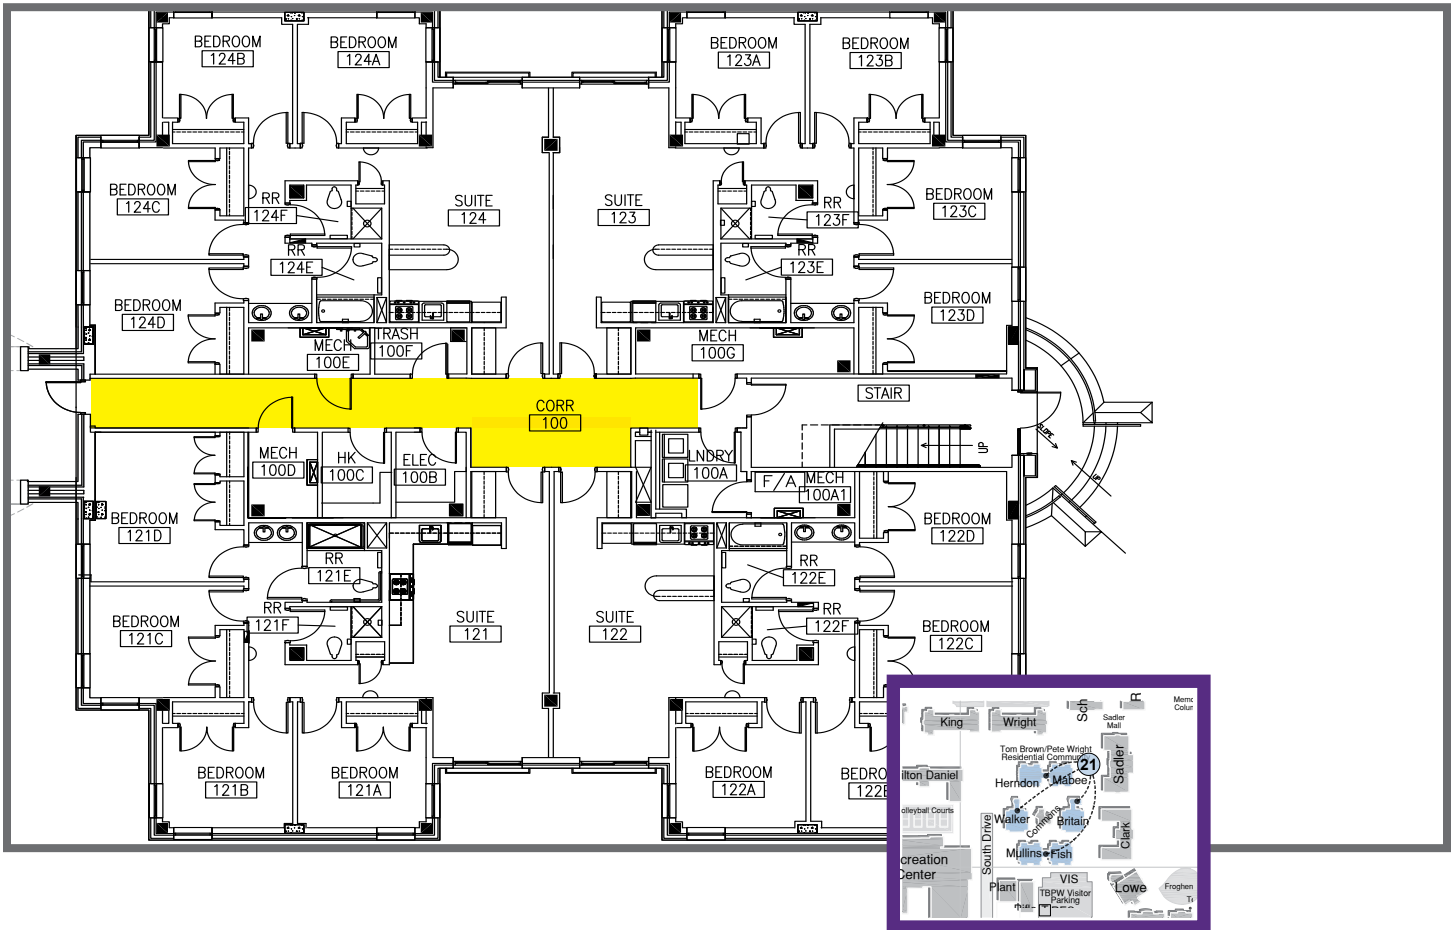

L.E.S.S. IS MORE

Be Prepared in an Event of an Emergency

J.E. and L.E. Mabee Hall

3101 Main Drive 76109

Run
If you are sure that you can get to safety.

Hide
If you are not sure where the shooter is.

Fight
As the last resort.

Quickly and safely leave the building using the nearest exit. Meet at the Rally Point.

Rally Point #21
Emergency blue light at rear of Sadler

Quickly and safely relocate to the lowest level of the building. Stay away from exterior windows.