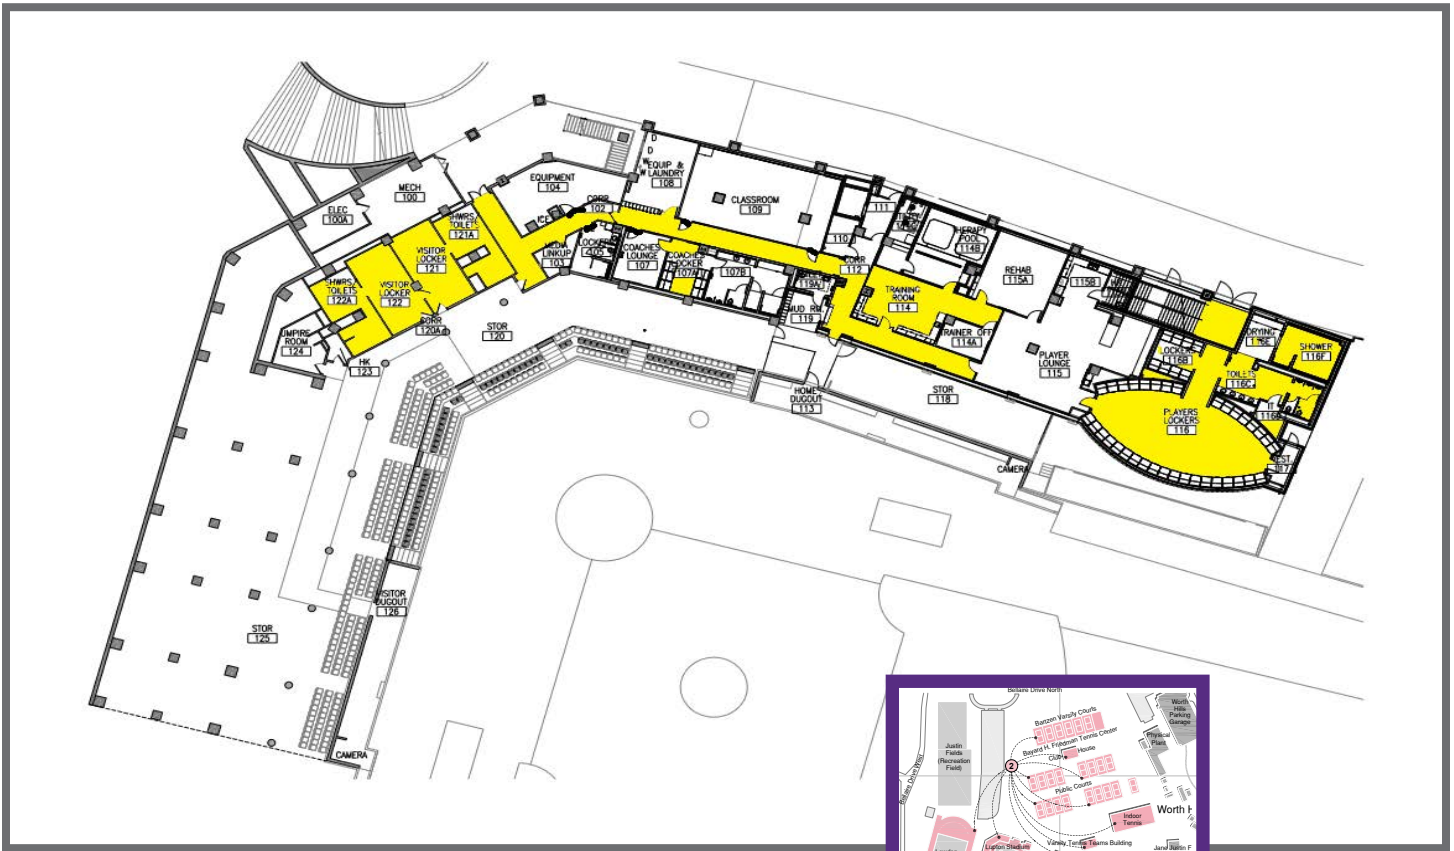

The G. Malcolm Louden Player Development Center for Baseball
3700 West Berry Street

Run

If you are sure that you can get to safety.

Hide

If you are not sure where the shooter is.

Fight

As the last resort.

Quickly and safely leave the building using the nearest exit. Meet at the Rally Point.

Rally Point #2

Sidewalk to the west of lot #14 leading to the tennis clubhouse

Quickly and safely relocate to the lowest level of the building. Stay away from exterior windows.

Seek Shelter Areas

Lupton Baseball Stadium, visitor's locker room, coach's office, home locker room