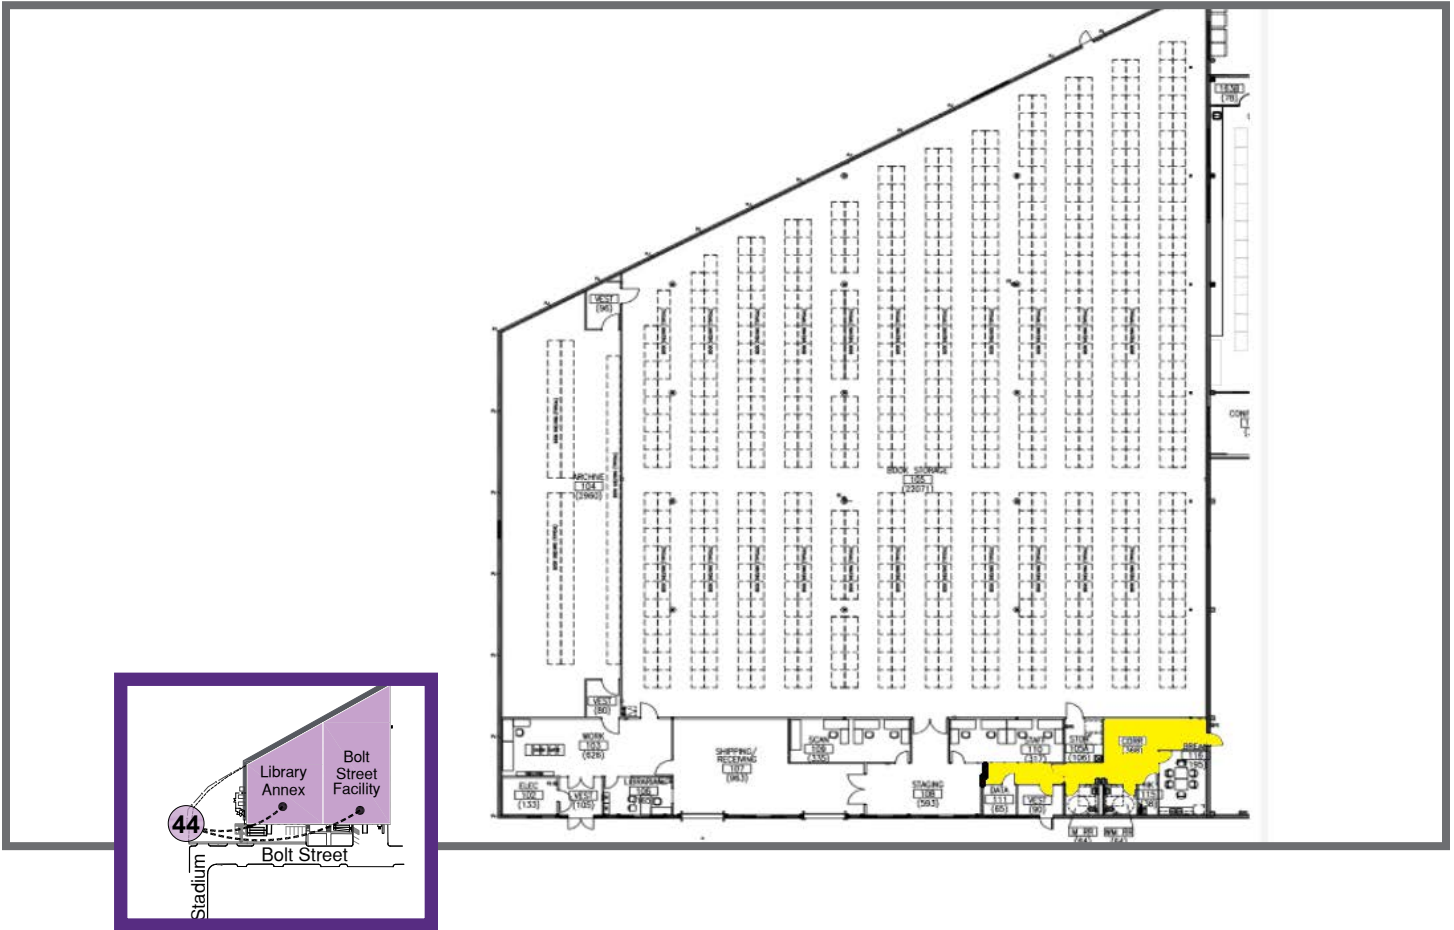

L.E.S.S. IS MORE

Be Prepared in an Event of an Emergency

Library Annex 3308 Bolt Street

Run

If you are sure that you can get to safety.

Hide

If you are not sure where the shooter is.

Fight

As the last resort.

Quickly and safely leave the building using the nearest exit. Meet at the Rally Point.

Rally Point #44

Far west end of the parking lot

Quickly and safely relocate to the lowest level of the building. Stay away from exterior windows.

Seek Shelter Areas

Staff room, corridor