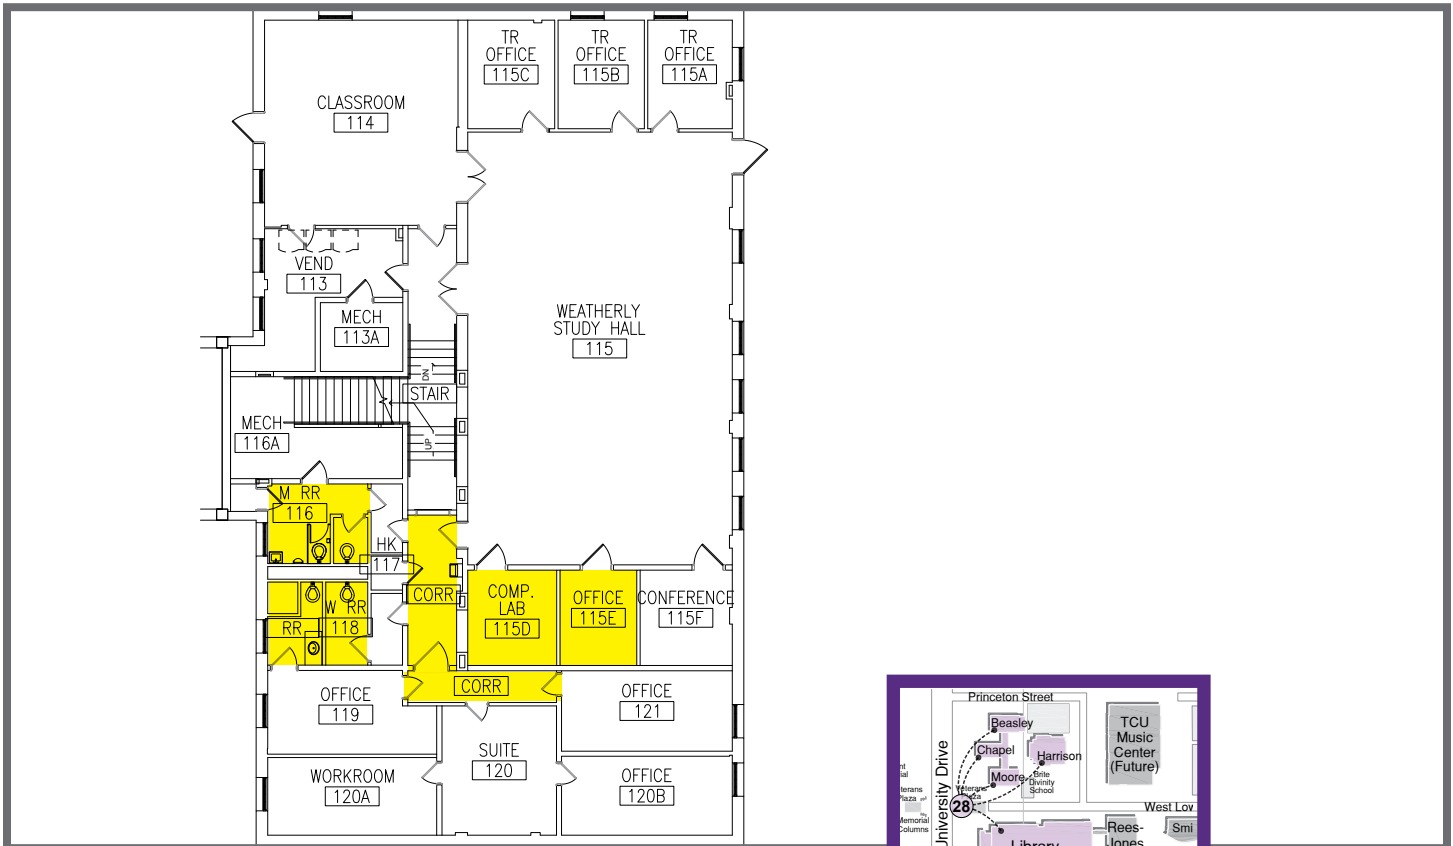

Jo Ann and Wayne Moore Building 2855 South University Drive

Run
If you are sure that you can get to safety.

Hide
If you are not sure where the shooter is.

Fight
As the last resort.

Quickly and safely leave the building using the nearest exit. Meet at the Rally Point.

Rally Point #28
Sidewalk east of University Drive near Veteran's plaza

Quickly and safely relocate to the lowest level of the building. Stay away from exterior windows.

Seek Shelter Areas
Ground level rooms and corridor