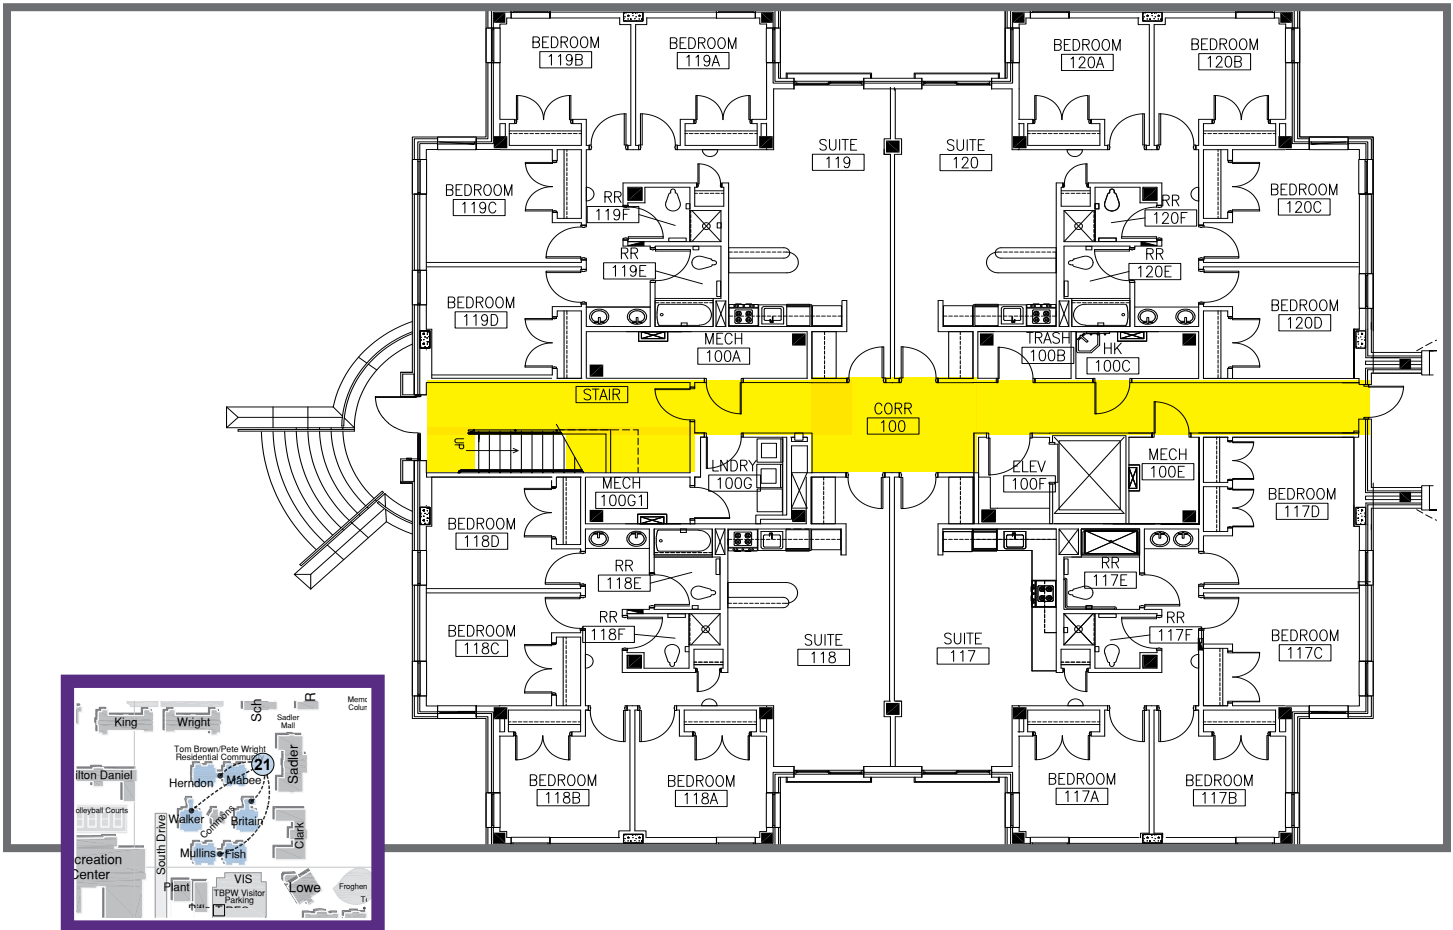

Be Prepared in an Event of an Emergency

Harold D. & Imogene Herndon Hall

3105 Main Drive 76109

Run

If you are sure that you can get to safety.

Hide

If you are not sure where the shooter is.

Fight

As the last resort.

Quickly and safely leave the building using the nearest exit. Meet at the Rally Point.

Rally Point #21

Emergency blue light at rear of Sadler

Quickly and safely relocate to the lowest level of the building. Stay away from exterior windows.