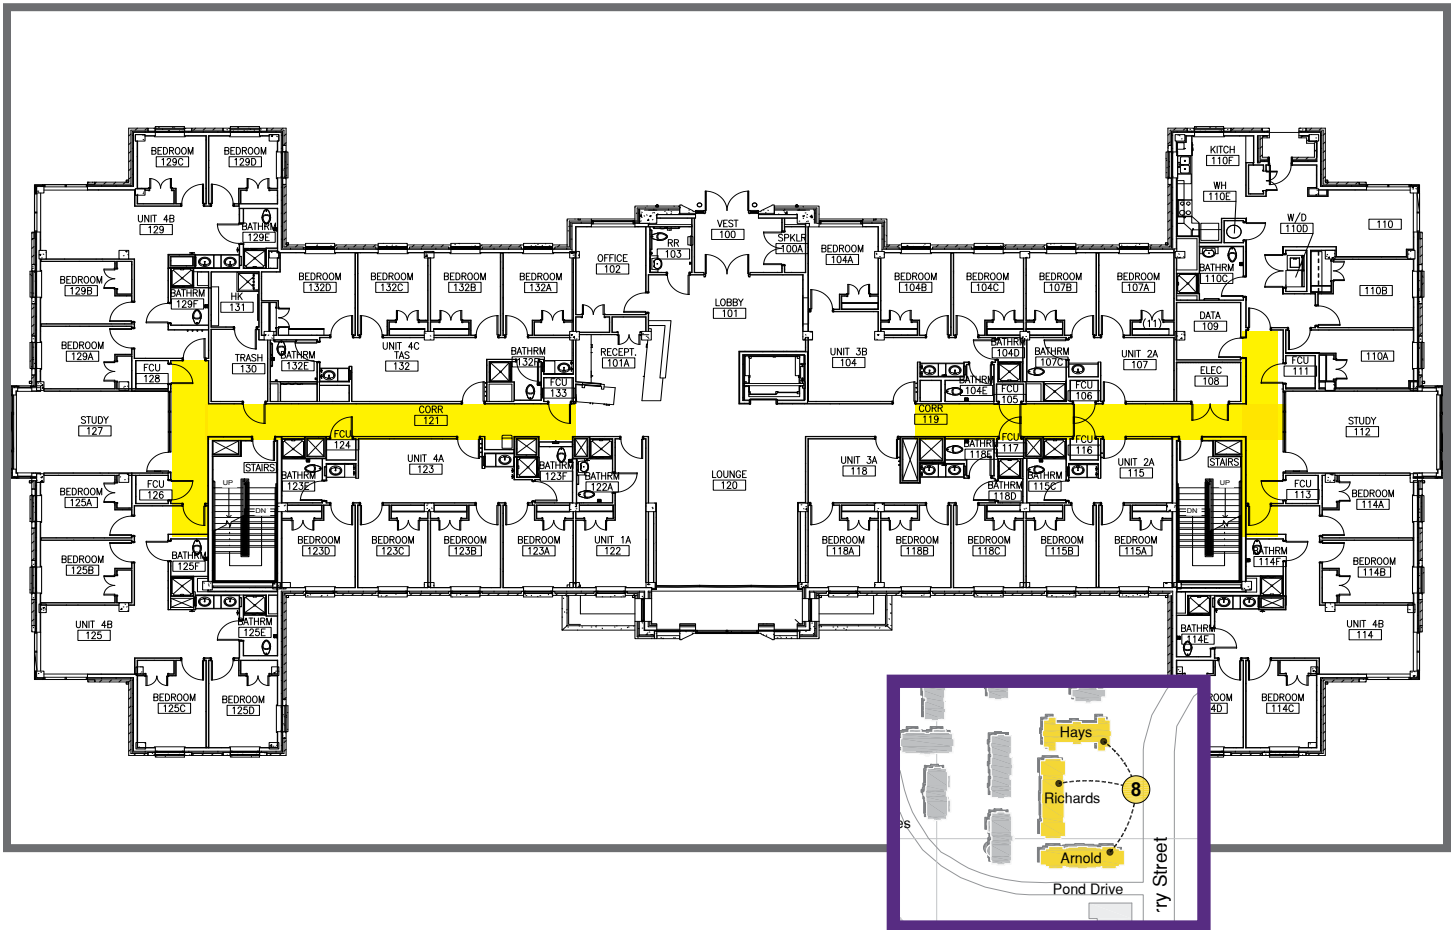

## Marlene Moss Hays Hall 3550 Pond Drive

**Run**  
If you are sure that you can get to safety.

**Hide**  
If you are not sure where the shooter is.

**Fight**  
As the last resort.

Quickly and safely leave the building using the nearest exit. Meet at the Rally Point.

**Rally Point #8**  
Grassy area across from Richards Hall

Quickly and safely relocate to the lowest level of the building. Stay away from exterior windows.

**Seek Shelter Areas**  
1st floor corridors