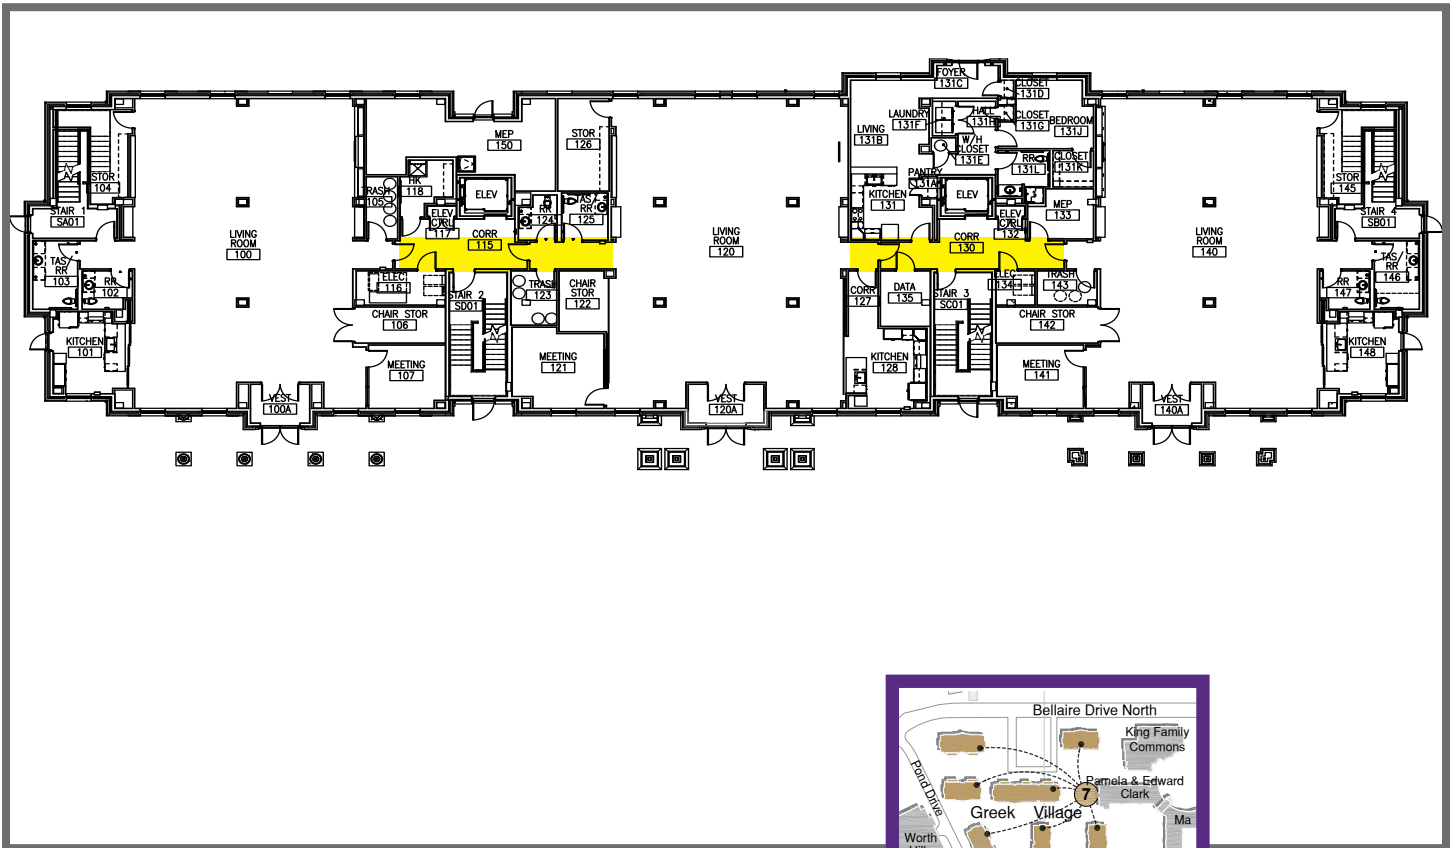

L.E.S.S. IS MORE

Be Prepared in an Event of an Emergency

Greek Village SB1 3624 Pond Drive

Run
If you are sure that you can get to safety.

Hide
If you are not sure where the shooter is.

Fight
As the last resort.

Quickly and safely leave the building using the nearest exit. Meet at the Rally Point.

 **Rally Point #7**
Panhellenic Columns

Quickly and safely relocate to the lowest level of the building. Stay away from exterior windows.

 **Seek Shelter Areas**
1st-floor restrooms, center hallway (away from glass), lobby area of office 107, under the stairwell