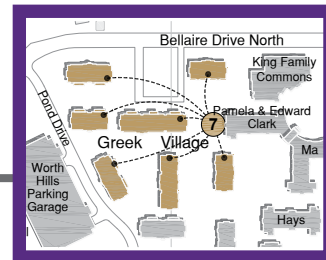

L.E.S.S. IS MORE

Be Prepared in an Event of an Emergency

Greek Village SB1 3624 Pond Drive

Run
If you are sure that you can get to safety.

Hide
If you are not sure where the shooter is.

Fight
As the last resort.

Quickly and safely leave the building using the nearest exit. Meet at the Rally Point.

 **Rally Point #7**
Panhellenic Columns

Quickly and safely relocate to the lowest level of the building. Stay away from exterior windows.