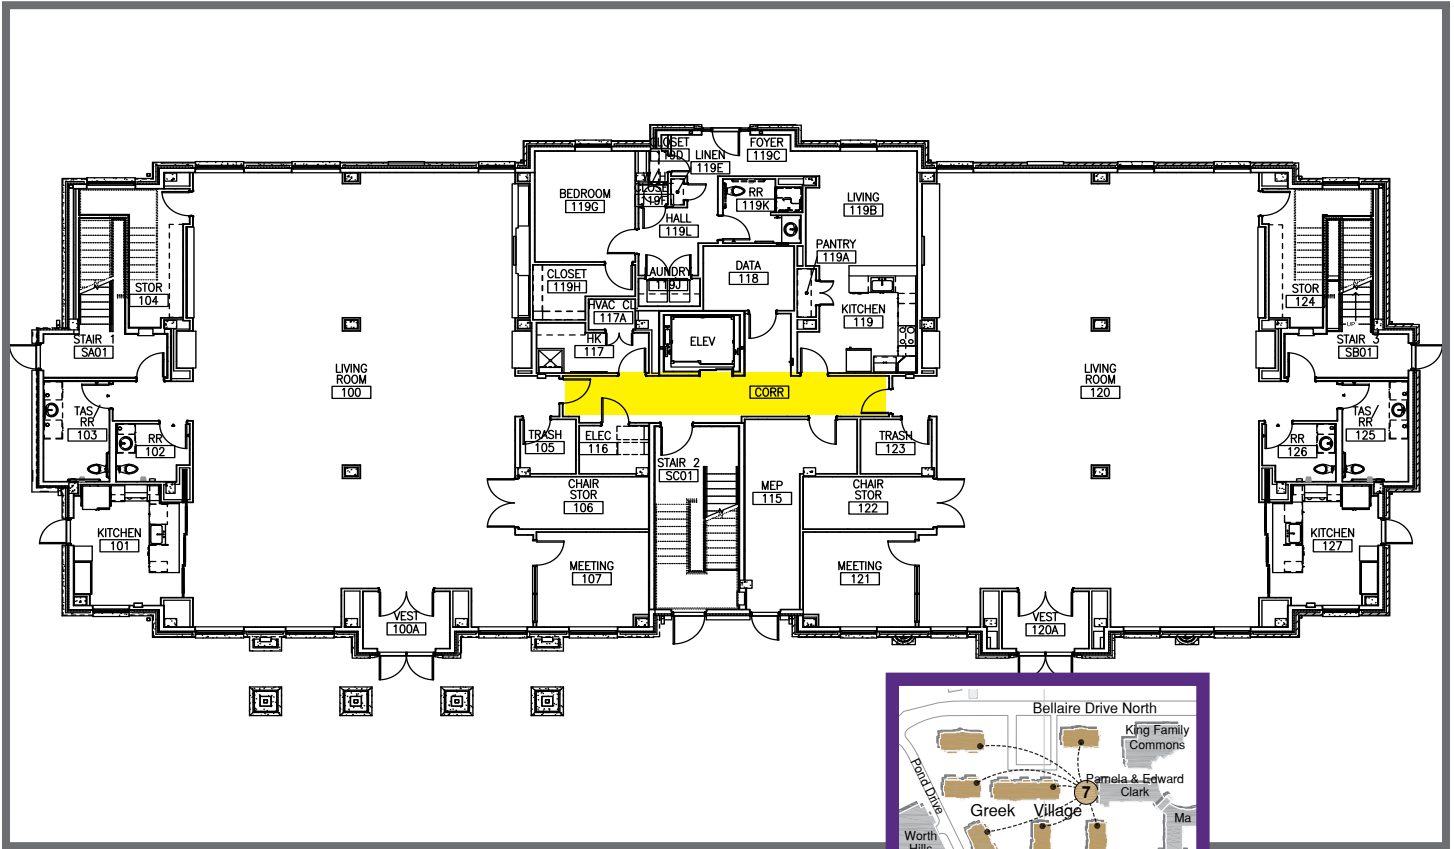

L.E.S.S. IS MORE

Be Prepared in an Event of an Emergency

Greek Village SA4 3516 Pond Drive

Run

If you are sure that you can get to safety.

Hide

If you are not sure where the shooter is.

Fight

As the last resort.

Quickly and safely leave the building using the nearest exit. Meet at the Rally Point.

 **Rally Point #7**
Panhellenic Columns

Quickly and safely relocate to the lowest level of the building. Stay away from exterior windows.

 **Seek Shelter Areas**
Ground Floor