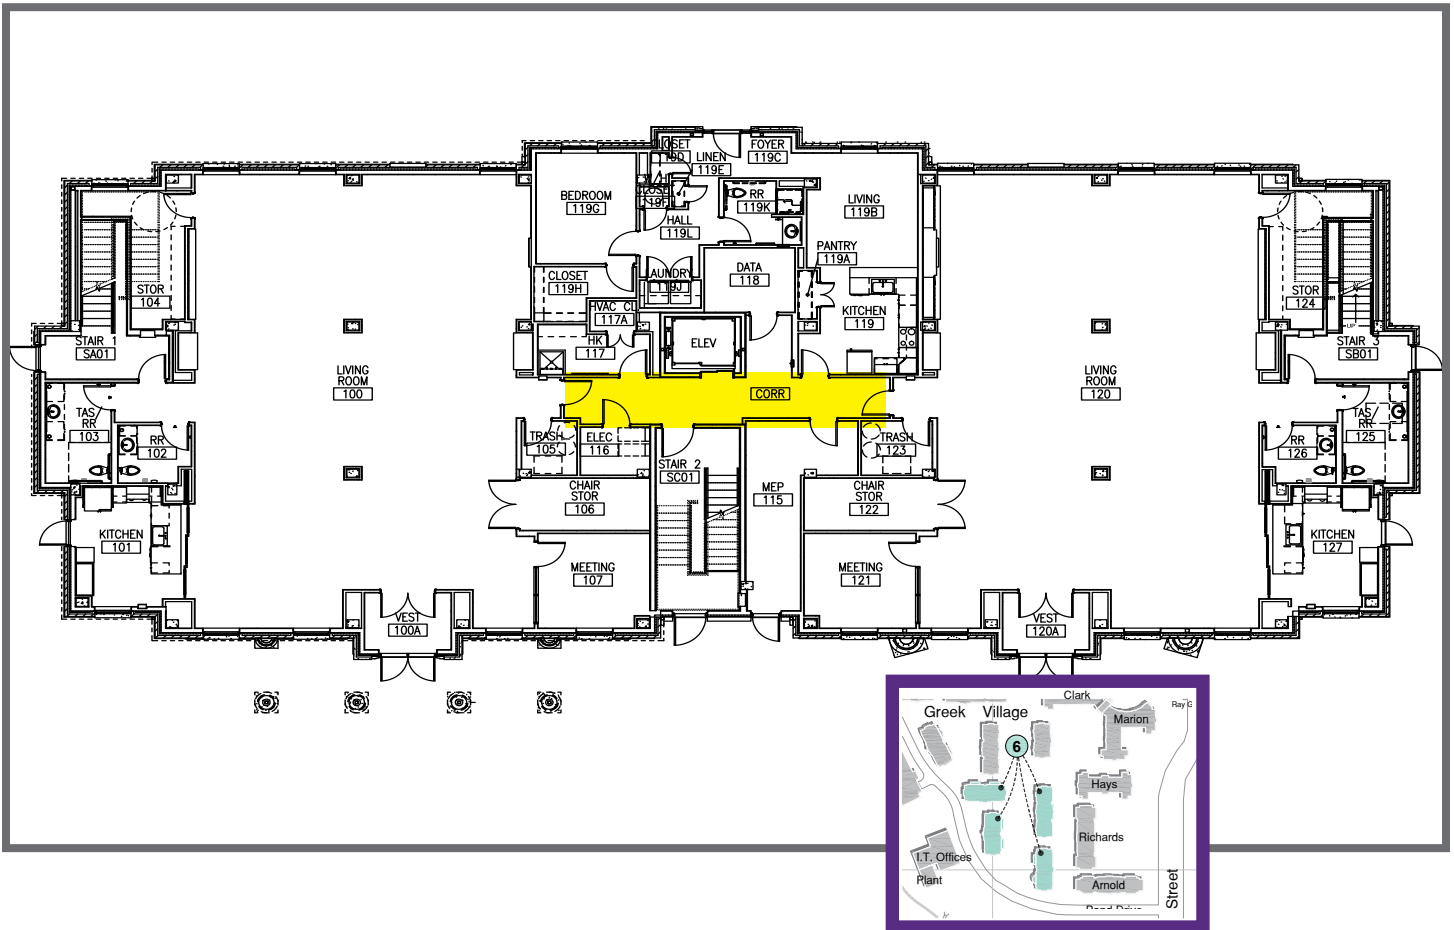

## Greek Village SA1 3428 Pond Drive

**Run**  
If you are sure that you can get to safety.

**Hide**  
If you are not sure where the shooter is.

**Fight**  
As the last resort.

Quickly and safely leave the building using the nearest exit. Meet at the Rally Point.

**Rally Point #6**  
Grass between Lambda Chi Alpha and Sigma Nu

Quickly and safely relocate to the lowest level of the building. Stay away from exterior windows.

**Seek Shelter Areas**  
Ground Floor