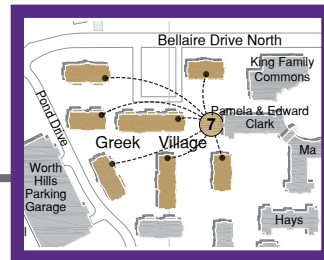

L.E.S.S. IS MORE

Be Prepared in an Event of an Emergency

Greek Village FB2 3524 Pond Drive

Run

If you are sure that you can get to safety.

Hide

If you are not sure where the shooter is.

Fight

As the last resort.

Quickly and safely leave the building using the nearest exit. Meet at the Rally Point.

7 **Rally Point #7**
Panhellenic Columns

Quickly and safely relocate to the lowest level of the building. Stay away from exterior windows.