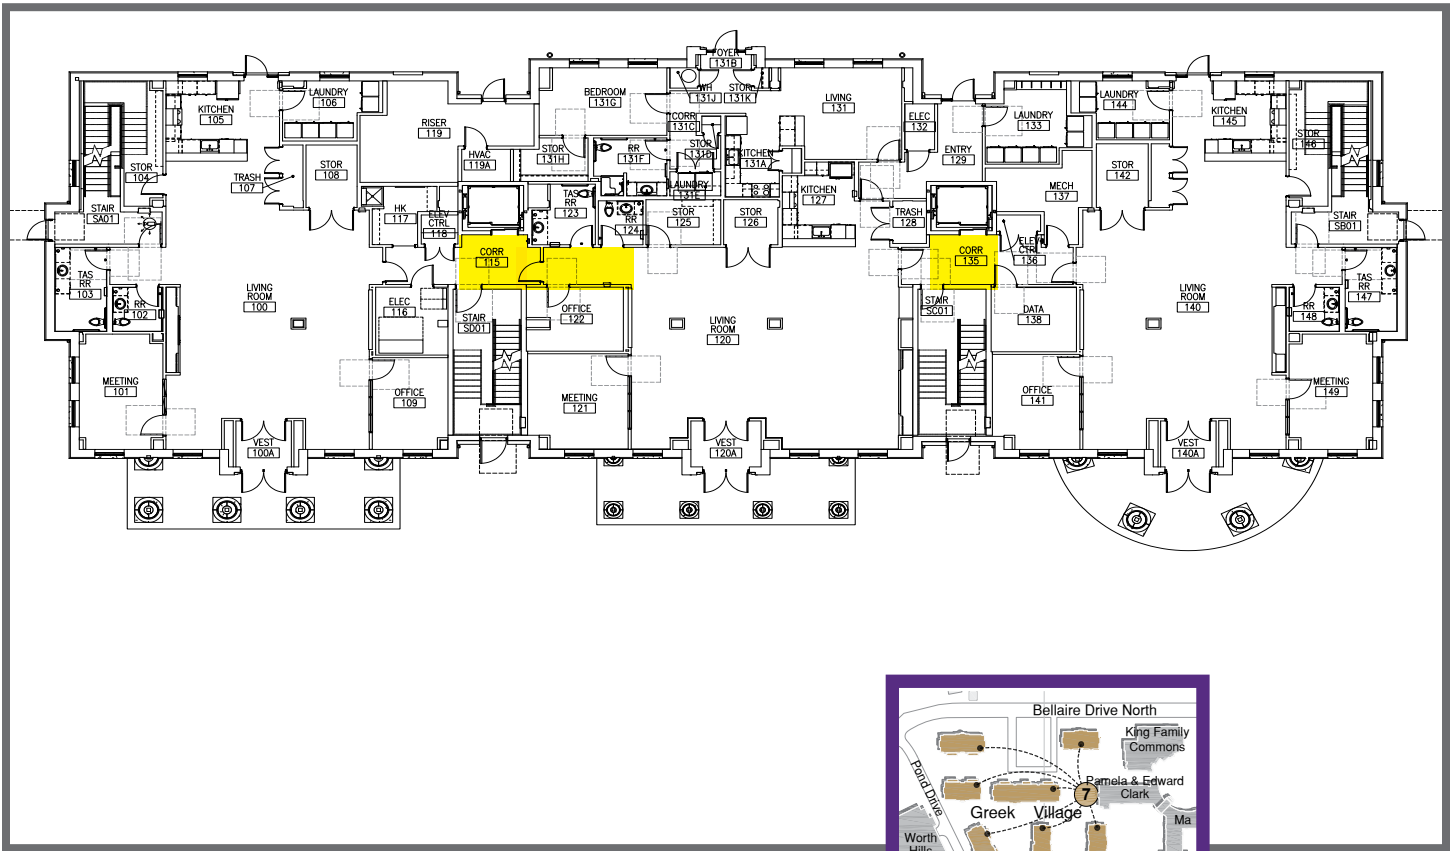

L.E.S.S. IS MORE

Be Prepared in an Event of an Emergency

Greek Village FB2 3524 Pond Drive

Run

If you are sure that you can get to safety.

Hide

If you are not sure where the shooter is.

Fight

As the last resort.

Quickly and safely leave the building using the nearest exit. Meet at the Rally Point.

7 **Rally Point #7**
Panhellenic Columns

Quickly and safely relocate to the lowest level of the building. Stay away from exterior windows.

Seek Shelter Areas
Ground Floor