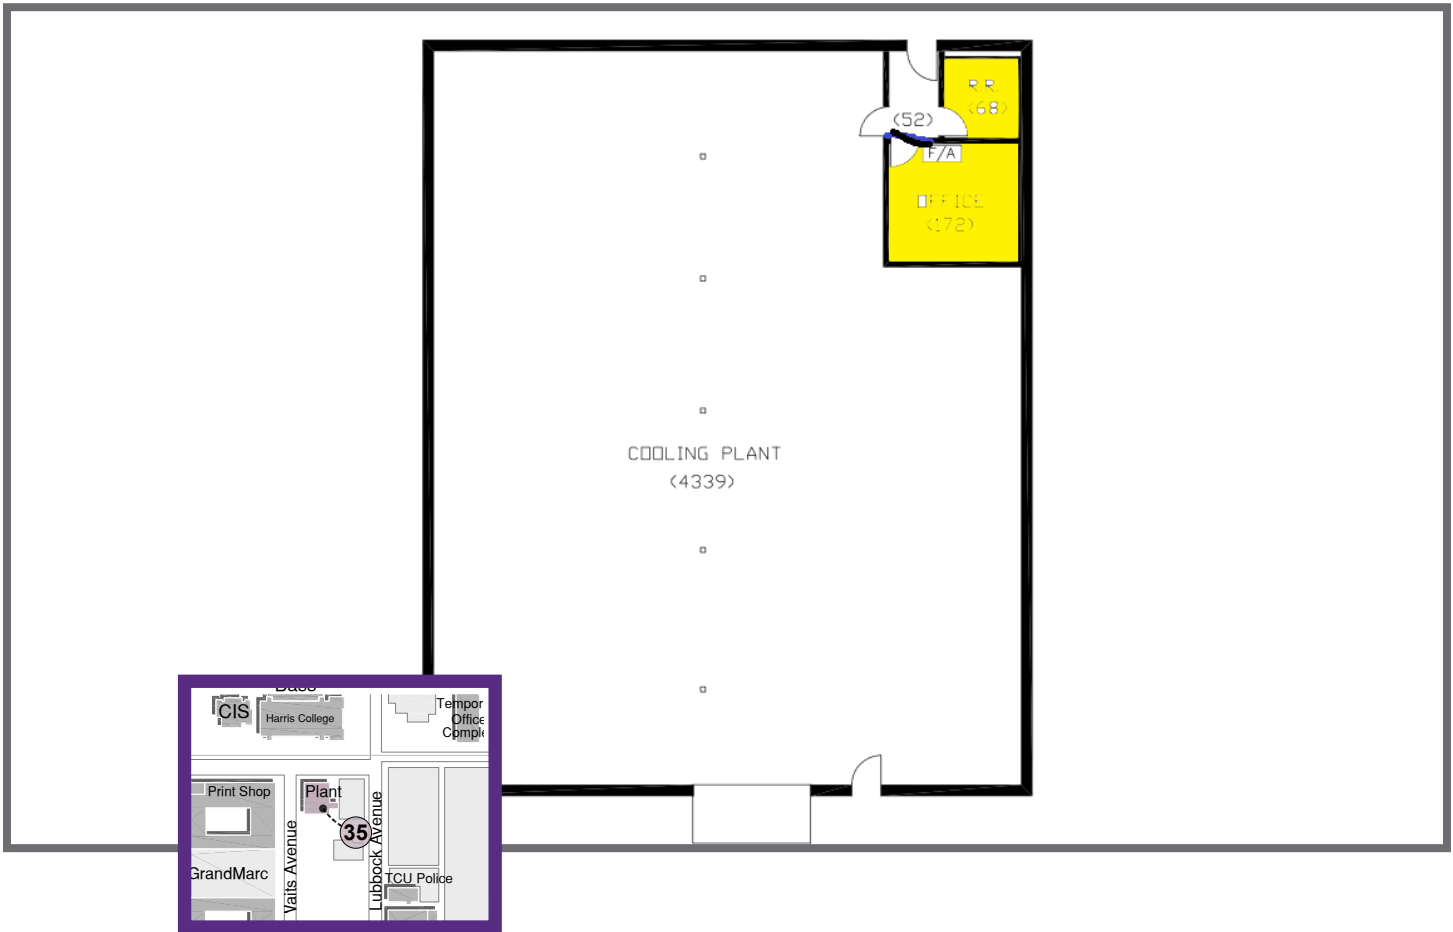

L.E.S.S. IS MORE

Be Prepared in an Event of an Emergency

Chiller Plant - East 2825 West Bowie Street

Run

If you are sure that you can get to safety.

Hide

If you are not sure where the shooter is.

Fight

As the last resort.

Quickly and safely leave the building using the nearest exit. Meet at the Rally Point.

 **Rally Point #35**

Corner of Lubbock and W. Bowie

Quickly and safely relocate to the lowest level of the building. Stay away from exterior windows.