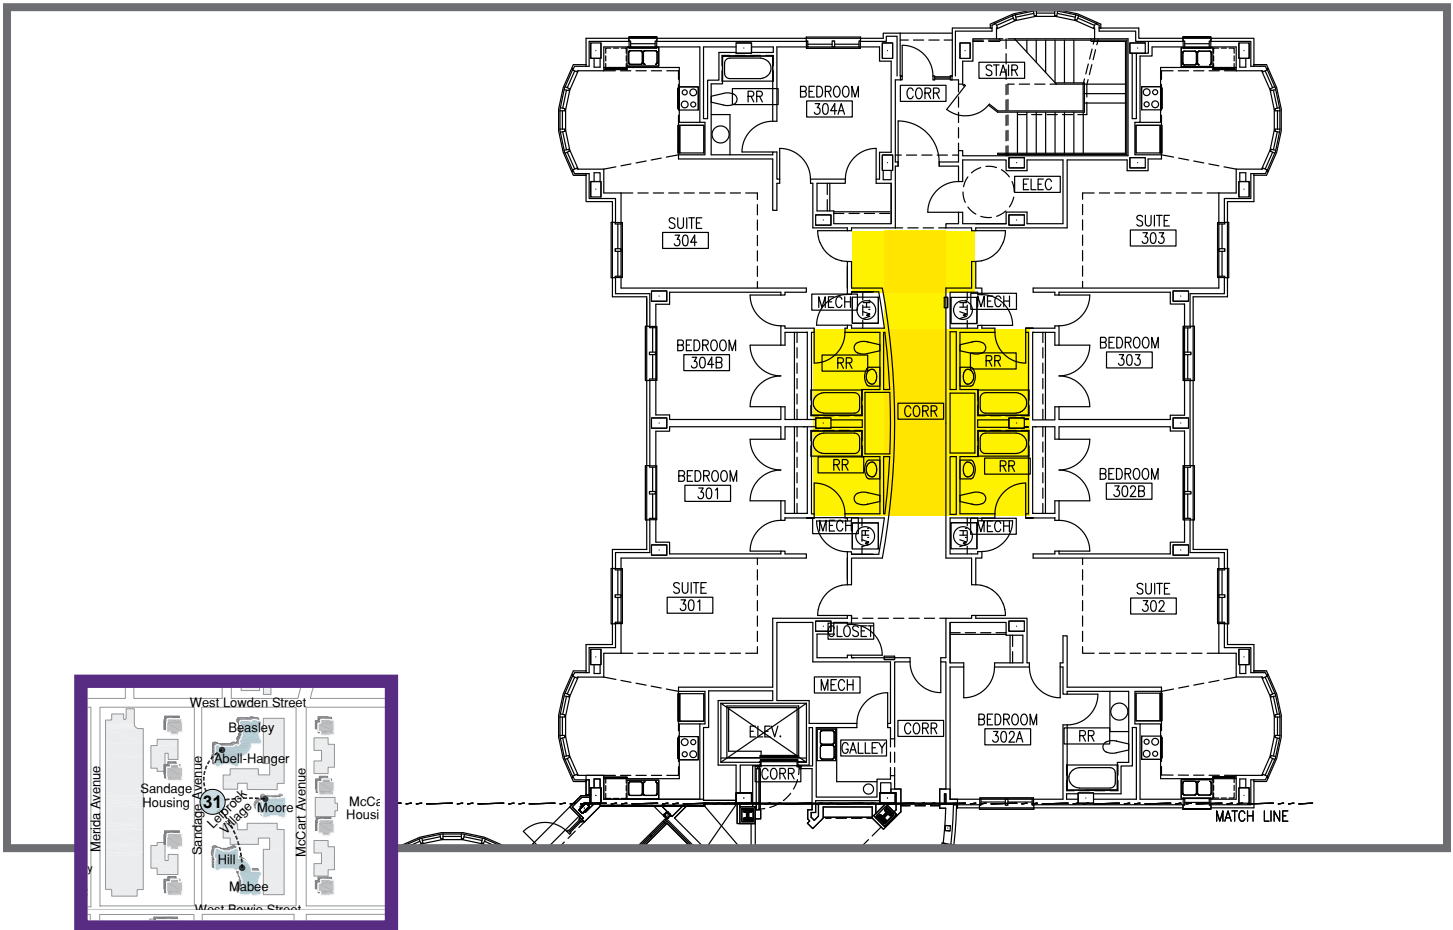

L.E.S.S. IS MORE

Be Prepared in an Event of an Emergency

Beasley House 2901 Sandage Avenue

Run
If you are sure that you can get to safety.

Hide
If you are not sure where the shooter is.

Fight
As the last resort.

Quickly and safely leave the building using the nearest exit. Meet at the Rally Point.

Rally Point #31
Grass area on the north side of the Sandage Avenue entrance

Quickly and safely relocate to the lowest level of the building. Stay away from exterior windows.

Seek Shelter Areas
1st-floor restrooms, and corridor