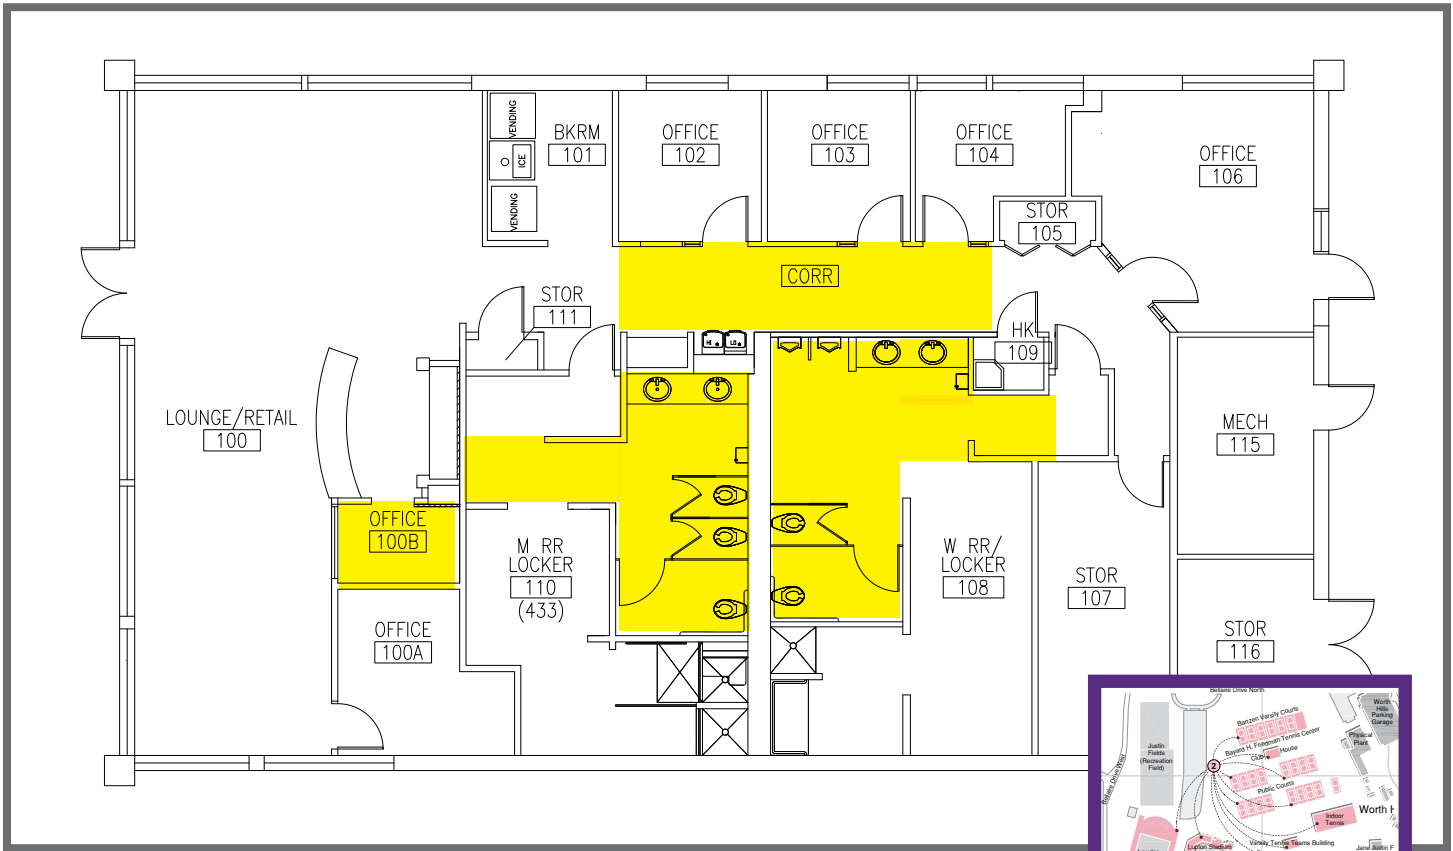

Bayard H. Friedman Tennis Center

3615 Bellaire Drive North

Run

If you are sure that you can get to safety.

Hide

If you are not sure where the shooter is.

Fight

As the last resort.